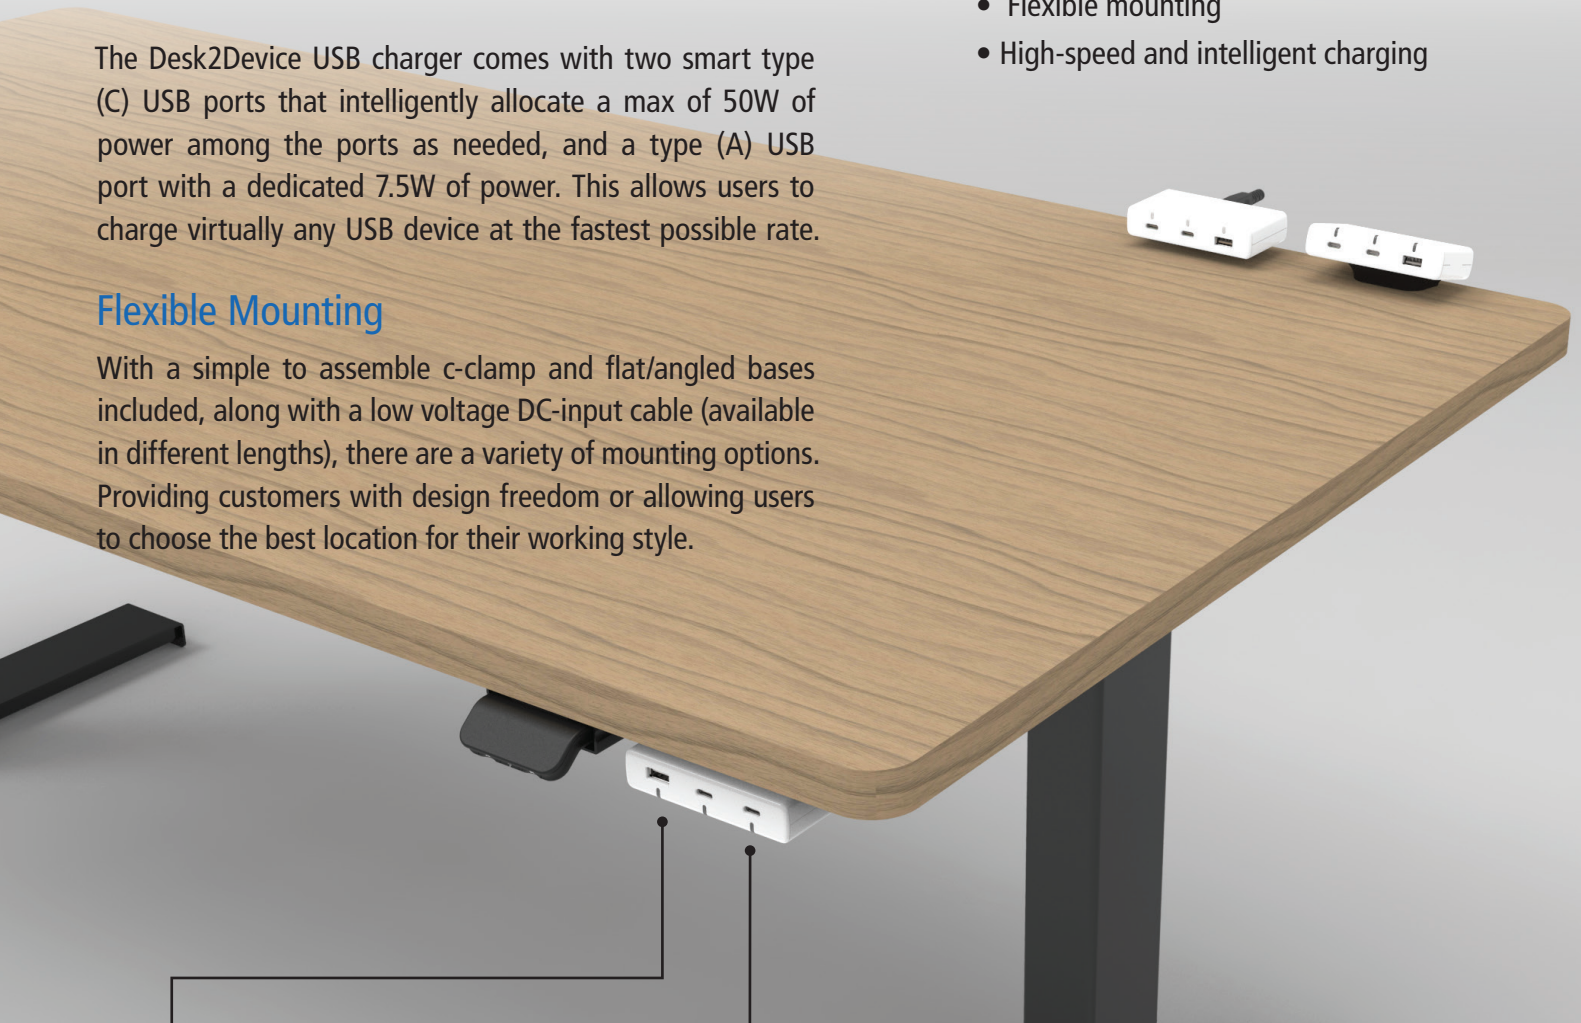

Sorry power outlet, we won't be needing you.

Now you can charge devices directly from your desk.

Powered by LINAК®

The LINAК Desk2Device USB charger is a unique device that draws power directly from the LINAК control box. Connected to the control box by an advanced proprietary LINAК system, the device helps remove the clutter of an additional power cord for users.

The Desk2Device USB charger comes with two smart type (C) USB ports that intelligently allocate a max of 50W of power among the ports as needed, and a type (A) USB port with a dedicated 7.5W of power. This allows users to charge virtually any USB device at the fastest possible rate.

Flexible Mounting

With a simple to assemble c-clamp and flat/angled bases included, along with a low voltage DC-input cable (available in different lengths), there are a variety of mounting options. Providing customers with design freedom or allowing users to choose the best location for their working style.

Benefits

- Elegant and sleek design
- No additional power outlet needed
- Charging indicator lights
- Works with virtually any USB device
- Flexible mounting
- High-speed and intelligent charging