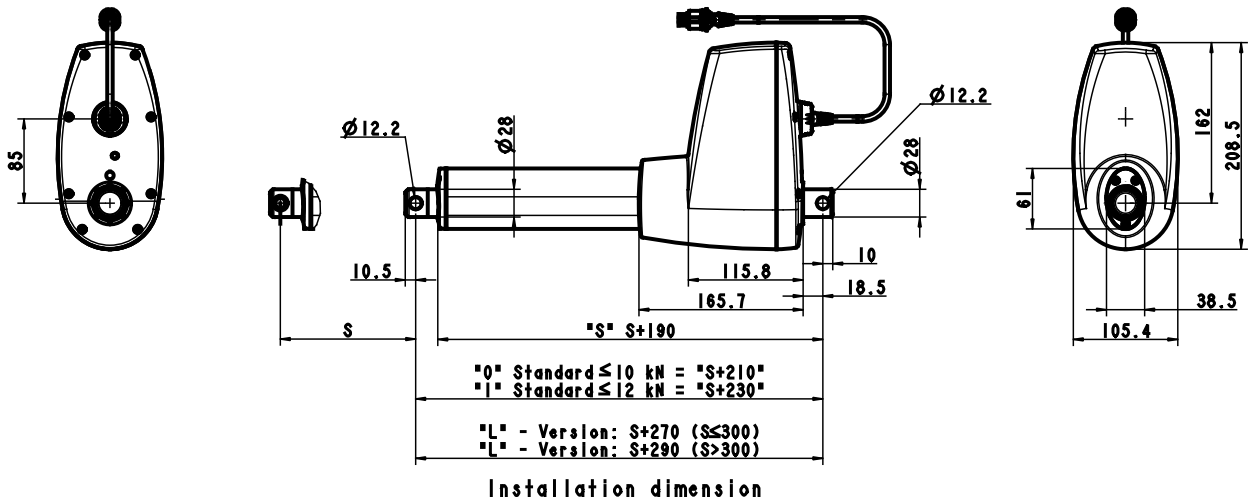

WITH SLOT AND BUSHING

WITH BUSHING

WITHOUT BUSHING

N.B. Tolerance information
 ± 2 mm - Installation dimension
 ± 2 mm - Stroke length

All rights reserved

Date:

17 June 2010

Description: