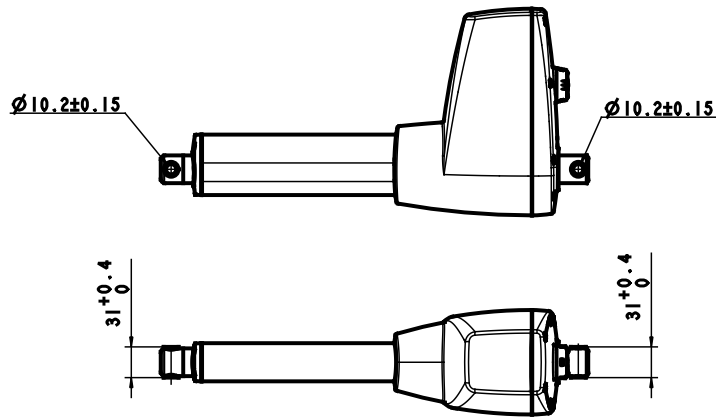

WITH SLOT AND BUSHING

WITH BUSHING

WITHOUT BUSHING

N.B. Tolerance information
 ± 2 mm - Installation dimension
 ± 2 mm - Stroke length

All rights reserved

Date:

17 June 2010

Description: