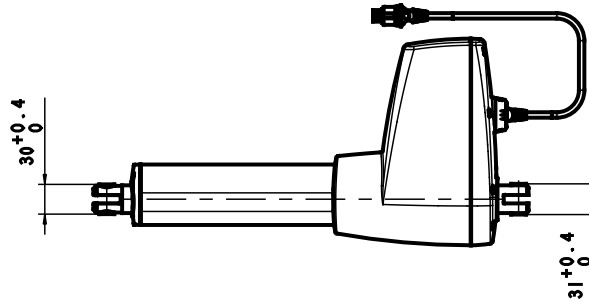

WITH SLOT AND BUSHING

WITH BUSHING

WITHOUT BUSHING

N.B. Tolerance information
 ± 2 mm - Installation dimension
 ± 2 mm - Stroke length

All rights reserved

Date:

17 June 2010

Description: