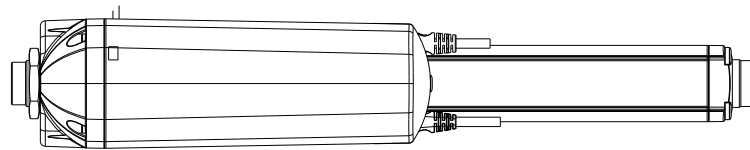

02= Turned 90°

01= Standard

All rights reserved

Date:

17 June 2010

Description:

Linear Actuator LA36

WE IMPROVE YOUR LIFE