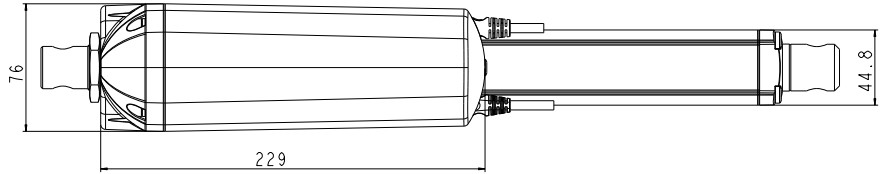

02= Turned 90°

01= Standard

All rights reserved

Date:

17 June 2010

Description:

Linear Actuator LA36

WE IMPROVE YOUR LIFE