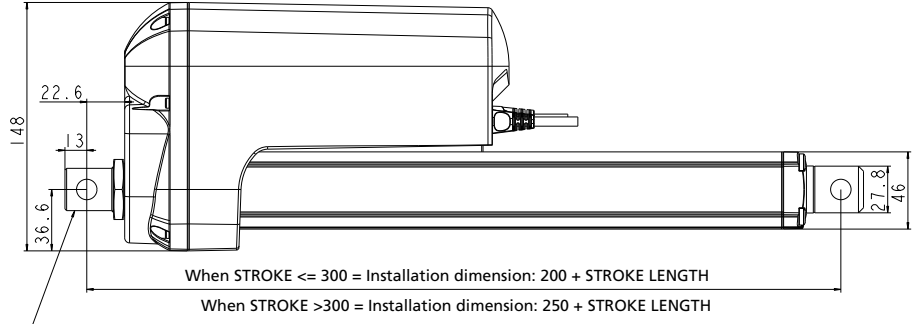

02= Turned 90°

01= Standard

All rights reserved

Date:

17 June 2010

Description:

Linear Actuator LA36

WE IMPROVE YOUR LIFE