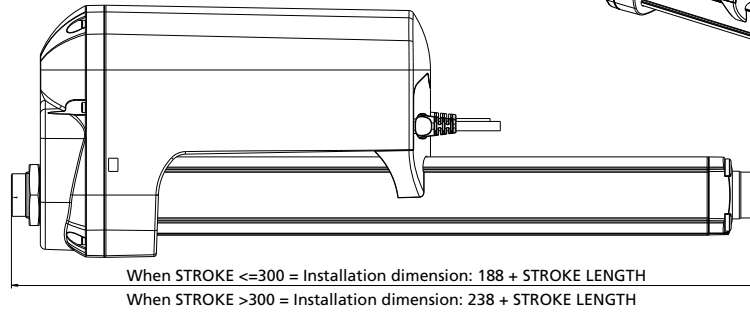

02= Turned 90°

01= Standard

All rights reserved

Date:

17 June 2010

Description:

Linear Actuator LA36

WE IMPROVE YOUR LIFE