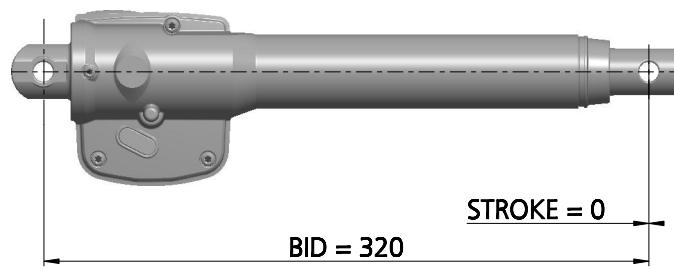

Customer DATA

Modified By	Torben Iversen	2023-08-18
Created By	Torben Iversen	2023-03-08

Customer No.: Customer DATA
LINAK Drawing No.: 0244108