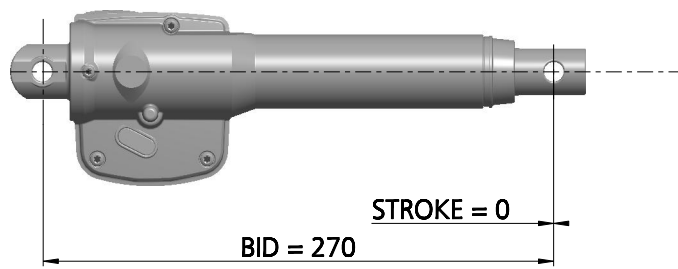

Customer DATA

Modified By	Torben Iversen	2023-08-18
Created By	Torben Iversen	2023-03-08

Customer No.: Customer DATA
LINAK Drawing No.: 0244108