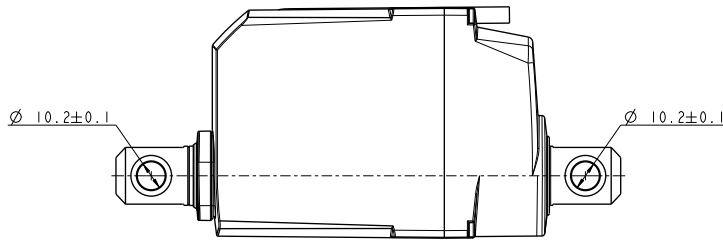

Built-in Dimensions

Back fixture orientation
Option 1

Back fixture orientation
Option 0

All rights reserved

Date:
22 June 2010

Description:

Linear Actuator LA23

LINAK® 
WE IMPROVE YOUR LIFE