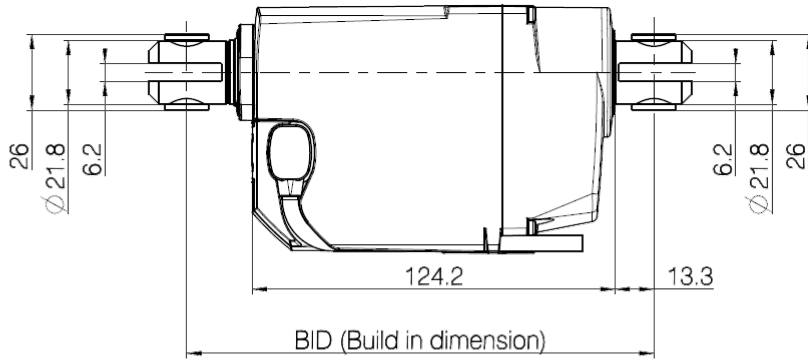

Dimensions:

Back fixture orientation
Option 1

Back fixture orientation
Option 0

Example A

Tolerances:

For built-in dimensions and stroke ± 2 mm.

All rights reserved

Date: