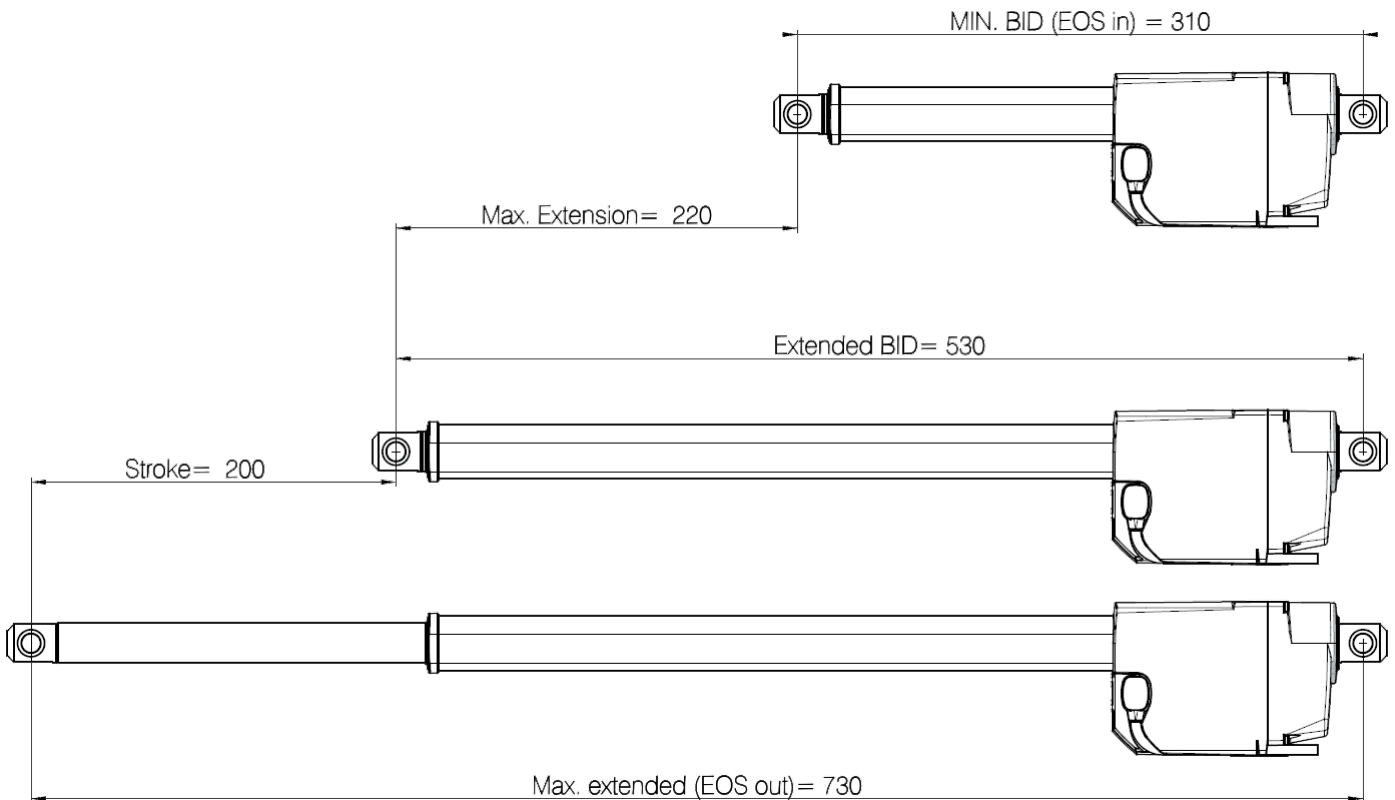

Dimensions:

Back fixture orientation
Option 1

Back fixture orientation
Option 0

Example A

Tolerances:

For built-in dimensions and stroke ± 2 mm.

All rights reserved

Date:

25 January 2017

Description:

Linear Actuator LA23 DESKLINE

WE IMPROVE YOUR LIFE