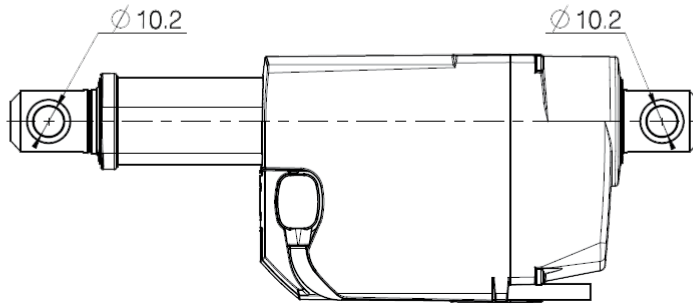

Dimensions:

Back fixture orientation
Option 1

Back fixture orientation
Option 0

Example A

Tolerances:

For built-in dimensions and stroke ± 2 mm.

All rights reserved

Date: