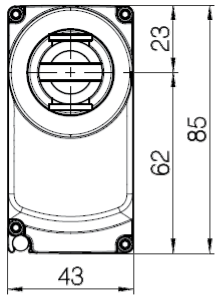

Dimensions:

Back fixture orientation
Option 1

Back fixture orientation
Option 0

Example A

Tolerances:

For built-in dimensions and stroke ± 2 mm.

All rights reserved

Date: