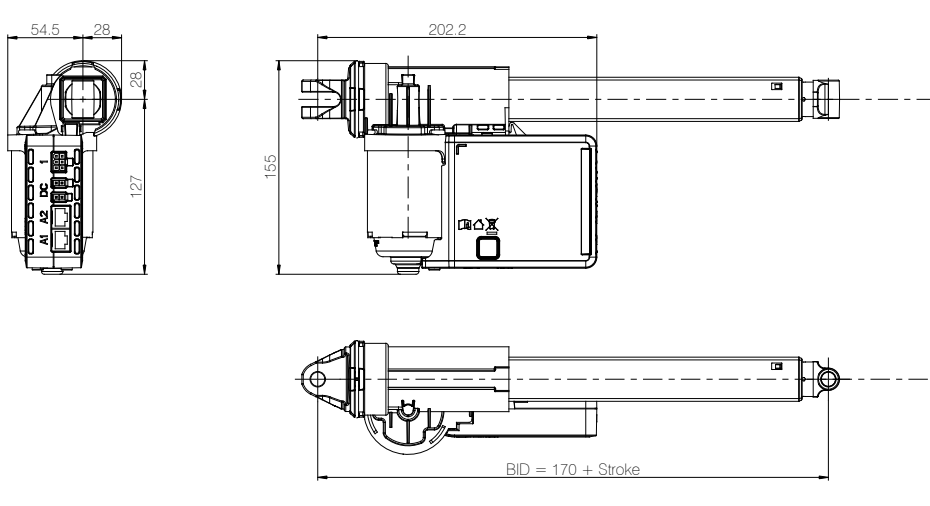

LA18 IC Advanced Master

LA18 IC Advanced Master Click-on back fixture

All rights reserved

Date:
2 September 2020

Description:

Linear Actuator LA18 IC Advanced Master