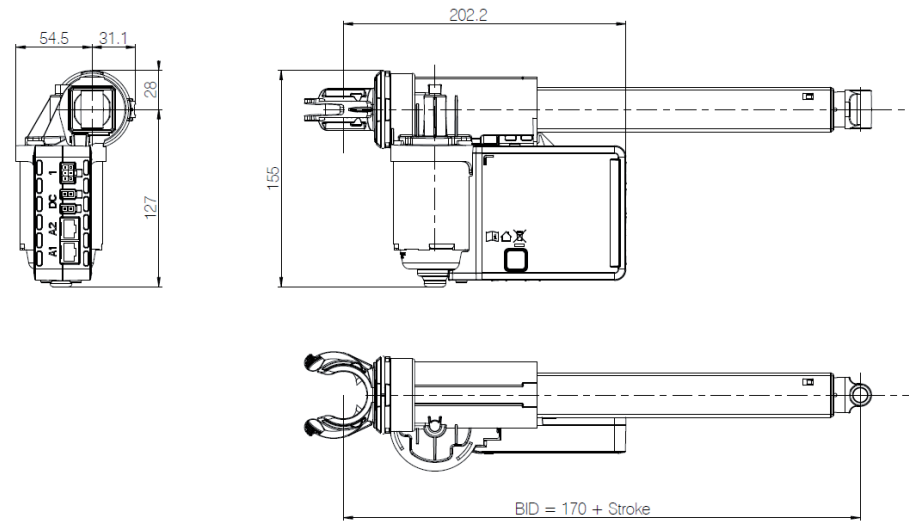

LA18 IC Advanced Master

LA18 IC Advanced Master Click-on back fixture

All rights reserved

Date:
2 September 2020

Description:

Linear Actuator LA18 IC Advanced Master