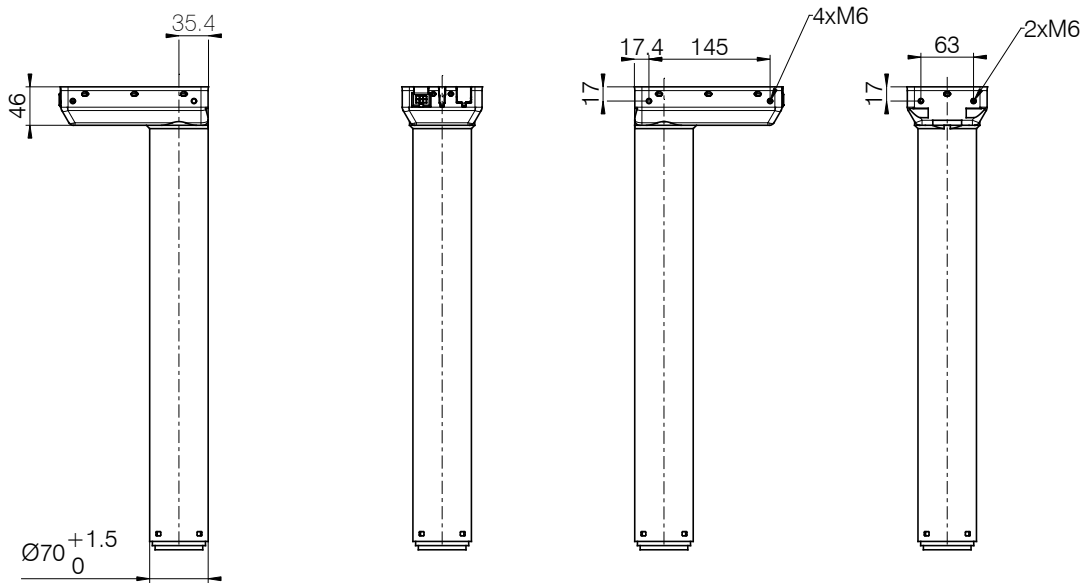

Version	Combination code	B (Built-in length) [mm]	S (Stroke length) [mm]	O (Outer profile length) [mm]
EU	DL9xxxxxx650560	560	650	498

Built-in length, stroke length, and outer profile length

Motor housing

Bottom plate

Profile dimensions (mm)

All rights reserved

Date:

3 October 2023

Description:

DESKLIFT™ Column DL9 IC