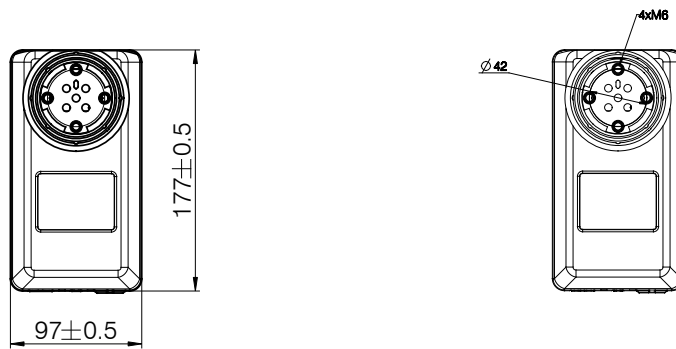

Version	Combination code	B (Built-in length) [mm]	S (Stroke length) [mm]	O (Outer profile length) [mm]
EU	DL9xxxxxx650560	560	650	498

Built-in length, stroke length, and outer profile length

Motor housing

Bottom plate

Profile dimensions (mm)

All rights reserved

Date:

3 October 2023

Description:

DESKLIFT™ Column DL9 IC