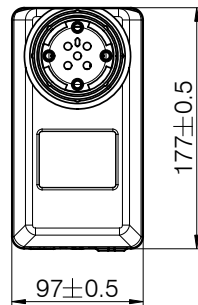

Version	Combination code	B (Built-in length) [mm]	S (Stroke length) [mm]	O (Outer profile length) [mm]
EU	DL9xxxxxx650560	560	650	544
XL	DL9xxxxxx980730	730	980	709

Built-in length, stroke length, and outer profile length

Motor housing

Bottom plate

Profile dimensions (mm)

All rights reserved

Date:
3 October 2023

Description:

DESKLIFT™ Column DL9