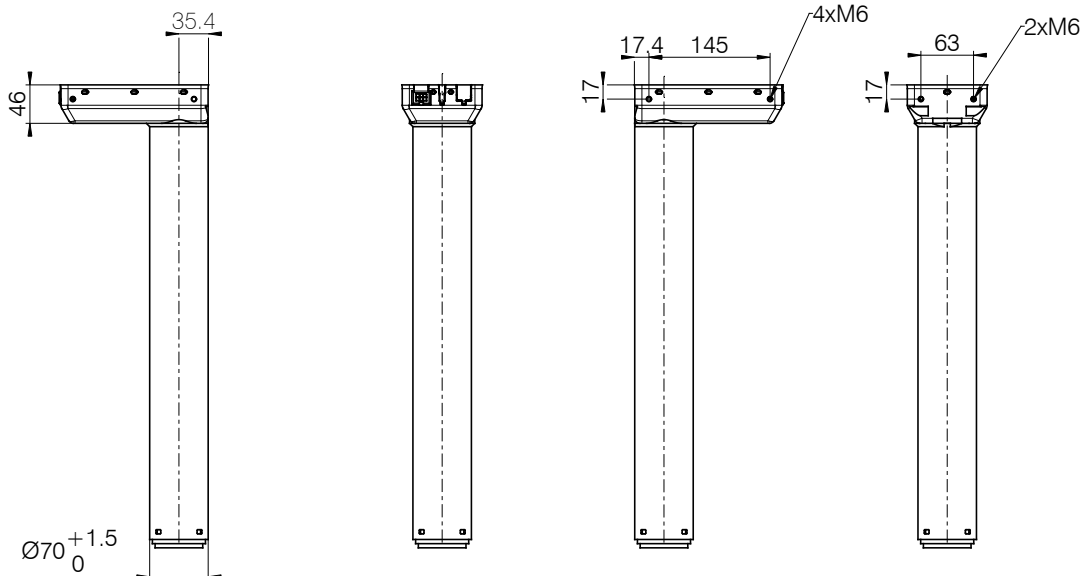

Version	Combination code	B (Built-in length) [mm]	S (Stroke length) [mm]	O (Outer profile length) [mm]
EU	DL9xxxxxx650560	560	650	544
XL	DL9xxxxxx980730	730	980	709

Built-in length, stroke length, and outer profile length

Motor housing

Bottom plate

Profile dimensions (mm)

All rights reserved

Date:
3 October 2023

Description:

DESKLIFT™ Column DL9