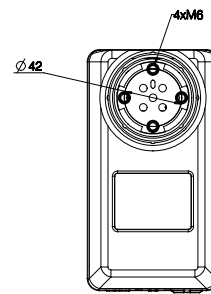

Version	Combination code	B (Built-in length) [mm]	S (Stroke length) [mm]	O (Outer profile length) [mm]
EU	DL9xxxxxx650560	560	650	544
XL	DL9xxxxxx980730	730	980	709

Built-in length, stroke length, and outer profile length

Motor housing

Bottom plate

Profile dimensions (mm)

All rights reserved

Date:
3 October 2023

Description:

DESKLIFT™ Column DL9