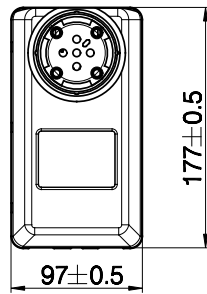

| Combination code | B (Built-in length) [mm] | S (Stroke length) [mm] | O (Outer profile length) [mm] |
|------------------|--------------------------|------------------------|-------------------------------|
| DL8xxxxxx500645 | 645 | 500 | 640 |

Built-in length, stroke length, and outer profile length

Motor housing

Bottom plate

Profile dimensions (mm)

All rights reserved

Date:

3 October 2023

Description: