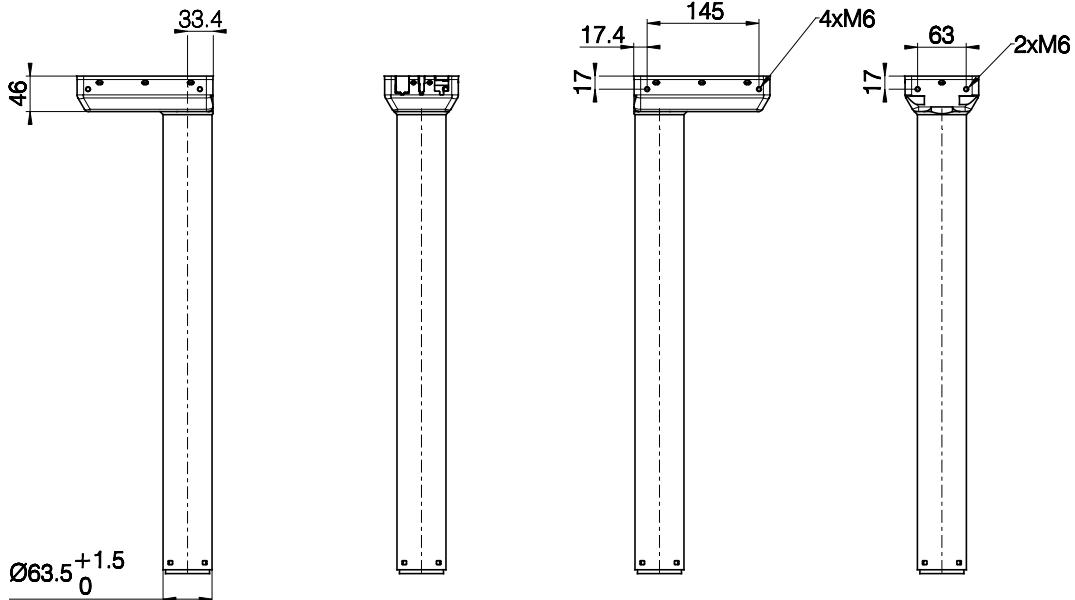

| Combination code | B (Built-in length) [mm] | S (Stroke length) [mm] | O (Outer profile length) [mm] |
|------------------|--------------------------|------------------------|-------------------------------|
| DL8xxxxxx500645 | 645 | 500 | 640 |

Built-in length, stroke length, and outer profile length

Motor housing

Bottom plate

Profile dimensions (mm)

All rights reserved

Date:

3 October 2023

Description: