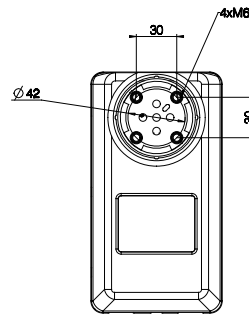

| Combination code | B (Built-in length) [mm] | S (Stroke length) [mm] | O (Outer profile length) [mm] |
|------------------|--------------------------|------------------------|-------------------------------|
| DL8xxxxxx500645 | 645 | 500 | 640 |

Built-in length, stroke length, and outer profile length

Motor housing

Bottom plate

Profile dimensions (mm)

All rights reserved

Date:

3 October 2023

Description: