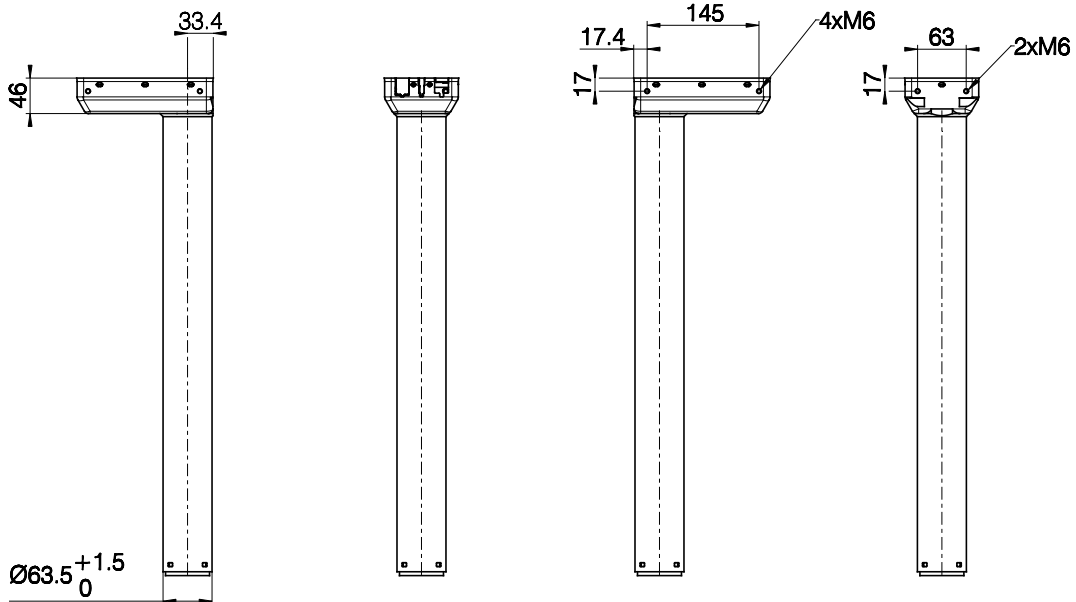

Combination code	B (Built-in length) [mm]	S (Stroke length) [mm]	O (Outer profile length) [mm]
DL8xxxxxx500645	645	500	640

Built-in length, stroke length, and outer profile length

Motor housing

Bottom plate

Profile dimensions (mm)

All rights reserved

Date:
3 October 2023

Description:

DESKLIFT™ Column DL8