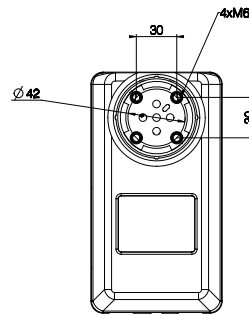

Combination code	B (Built-in length) [mm]	S (Stroke length) [mm]	O (Outer profile length) [mm]
DL8xxxxxx500645	645	500	640

Built-in length, stroke length, and outer profile length

Motor housing

Bottom plate

Profile dimensions (mm)

All rights reserved

Date:
3 October 2023

Description:

DESKLIFT™ Column DL8