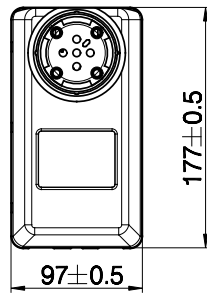

Combination code	B (Built-in length) [mm]	S (Stroke length) [mm]	O (Outer profile length) [mm]
DL8xxxxxx500645	645	500	640

Built-in length, stroke length, and outer profile length

Motor housing

Bottom plate

Profile dimensions (mm)

All rights reserved

Date:
3 October 2023

Description:

DESKLIFT™ Column DL8