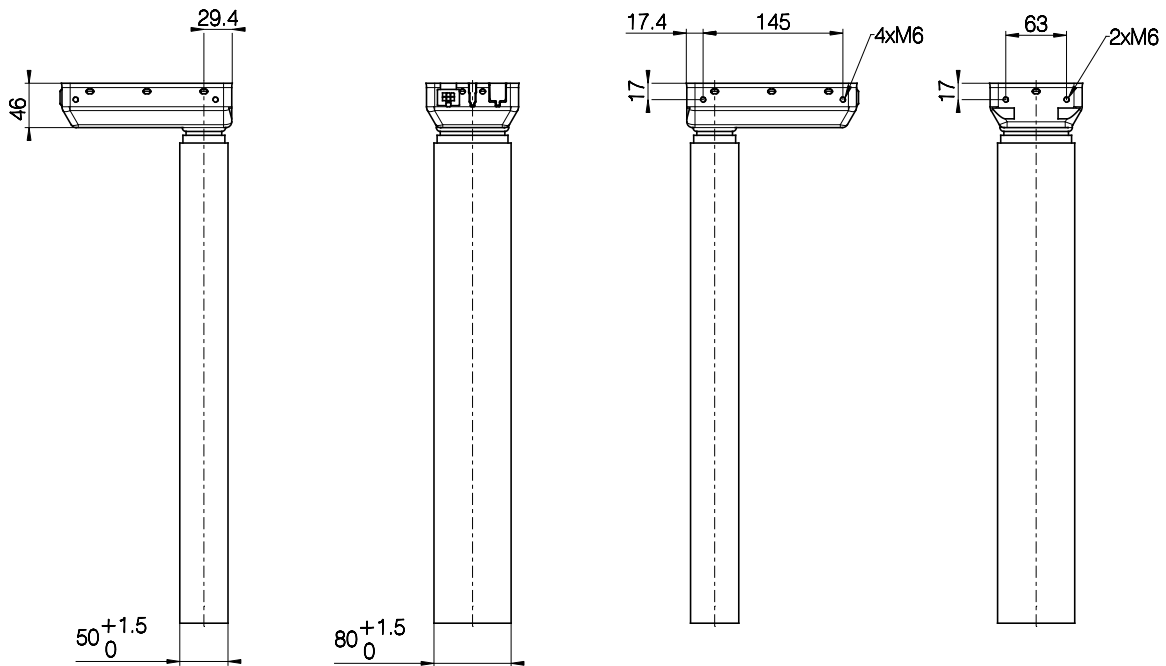

Version	Combination code	B (Built-in length) [mm]	S (Stroke length) [mm]	O (Outer profile length) [mm]
EU	DL6xxxxxx650560	560	650	498
BIFMA	DL6xxxxxx665518	518	665	456

Built-in length, stroke length, and outer profile length

Motor housing

Bottom plate

Profile dimensions (mm)

All rights reserved

Date:

30 June 2023

Description:

DESKLIFT™ Column DL6 IC