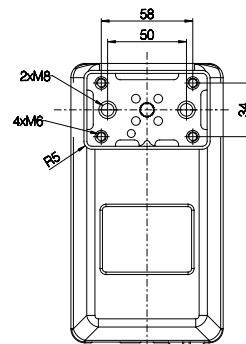

Version	Combination code	B (Built-in length) [mm]	S (Stroke length) [mm]	O (Outer profile length) [mm]
EU	DL6xxxxxx650560	560	650	498
BIFMA	DL6xxxxxx665518	518	665	456

Built-in length, stroke length, and outer profile length

Motor housing

Bottom plate

Profile dimensions (mm)

All rights reserved

Date:

30 June 2023

Description:

DESKLIFT™ Column DL6 IC