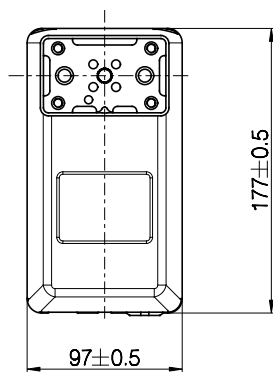

Version	Combination code	B (Built-in length) [mm]	S (Stroke length) [mm]	O (Outer profile length) [mm]
EU	DL6xxxxxx650560	560	650	498
BIFMA	DL6xxxxxx665518	518	665	456

Built-in length, stroke length, and outer profile length

Motor housing

Bottom plate

Profile dimensions (mm)

All rights reserved

Date:

30 June 2023

Description:

DESKLIFT™ Column DL6 IC