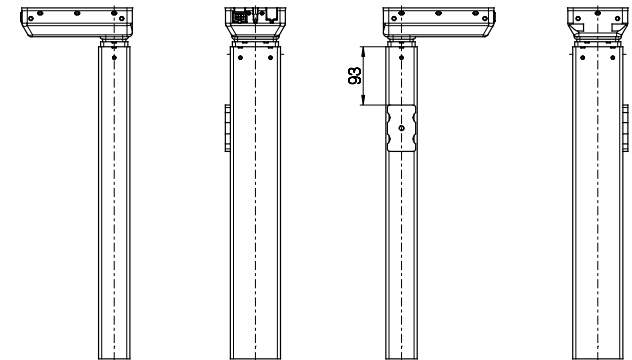

Standard

Bench left

Bench right

| Combination code | Std bracket | Bench left | Bench right |
|------------------|-------------|------------|-------------|
| DL6xx1xxxxxxxx   | X           |            |             |
| DL6xxLxxSxxxxxx  |             | X          |             |
| DL6xxRxxMxxxxxx  |             |            | X           |

Bracket options, types 1, L and R

DESKLINE Bench left

DESKLINE Bench right

| Combination code | DESKLINE Bench left | DESKLINE Bench right |
|------------------|---------------------|----------------------|
| DL6xxVxPSxxxxxx  | X                   |                      |
| DL6xxHxPMxxxxxx  |                     | X                    |