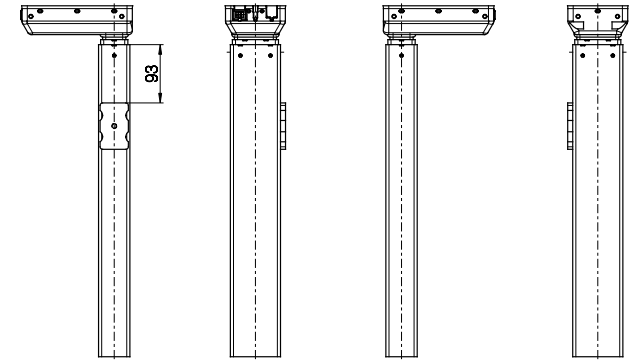

Standard

Bench left

Bench right

| Combination code | Std bracket | Bench left | Bench right |
|------------------|-------------|------------|-------------|
| DL6xx1xxxxxxxx   | X           |            |             |
| DL6xxLxxSxxxxxx  |             | X          |             |
| DL6xxRxxMxxxxxx  |             |            | X           |

Bracket options, types 1, L and R

DESKLINE Bench left

DESKLINE Bench right

| Combination code | DESKLINE Bench left | DESKLINE Bench right |
|------------------|---------------------|----------------------|
| DL6xxVxPSxxxxxx  | X                   |                      |
| DL6xxHxPMxxxxxx  |                     | X                    |