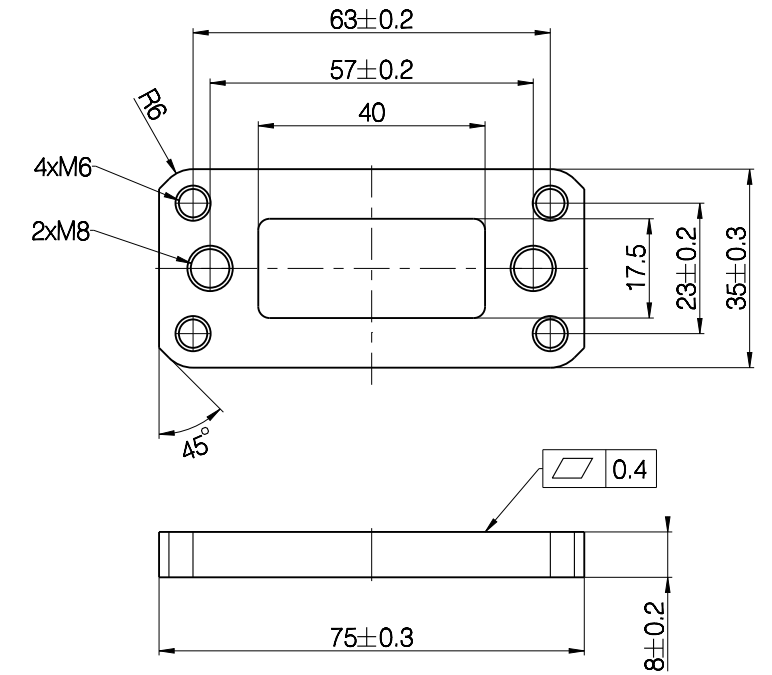

| Socket combination | |
|--------------------|-----------|
| Combination code | Type |
| DL6xxxx0xxxxx | Standard |
| DL6xxxxExxxxx | Standard |
| DL6xxxxMxxxxx | IC Master |

Standard

Bench bracket

| End-design of profiles | |
|------------------------|----------|
| Combination code | Type |
| DL6xxxxNxxxxxx | Standard |
| DL6xxxxPxxxxxx | PLUS |

Standard

PLUS

Standard bracket