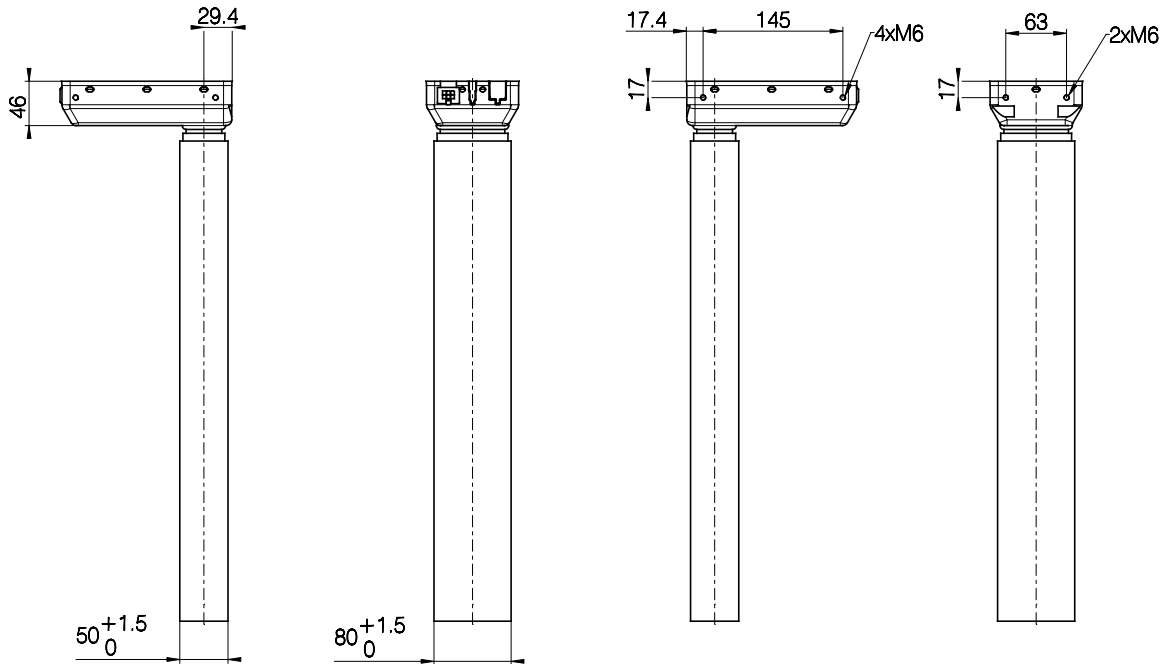

Version	Combination code	B (Built-in length) [mm]	S (Stroke length) [mm]	O (Outer profile length) [mm]
EU	DL6xxxxxx650560	560	650	498
BIFMA	DL6xxxxxx665518	518	665	456
High-speed XL	DL63xxxPx1100785	785	1100	723

Built-in length, stroke length, and outer profile length

Motor housing

Bottom plate

Profile dimensions (mm)

All rights reserved

Date:

30 June 2023

Description: