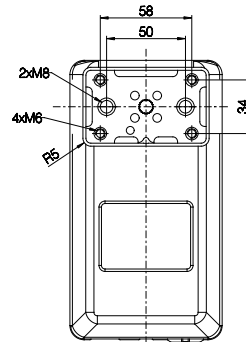

Version	Combination code	B (Built-in length) [mm]	S (Stroke length) [mm]	O (Outer profile length) [mm]
EU	DL6xxxxxx650560	560	650	498
BIFMA	DL6xxxxxx665518	518	665	456
High-speed XL	DL63xxxPx1100785	785	1100	723

Built-in length, stroke length, and outer profile length

Motor housing

Bottom plate

Profile dimensions (mm)

All rights reserved

Date:

30 June 2023

Description: