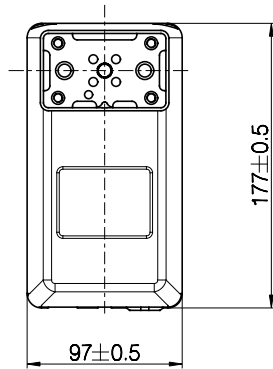

Version	Combination code	B (Built-in length) [mm]	S (Stroke length) [mm]	O (Outer profile length) [mm]
EU	DL6xxxxxx650560	560	650	498
BIFMA	DL6xxxxxx665518	518	665	456
High-speed XL	DL63xxxPx1100785	785	1100	723

Built-in length, stroke length, and outer profile length

Motor housing

Bottom plate

Profile dimensions (mm)

All rights reserved

Date:

30 June 2023

Description: