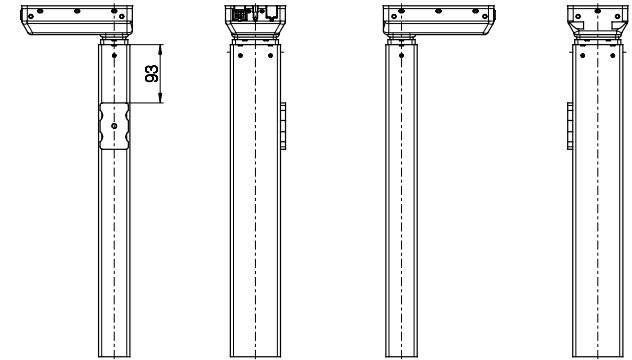

Standard

Bench left

Bench right

Combination code	Std bracket	Bench left	Bench right
DL6xx1xxxxxxxxx	X		
DL6xxLxxxxxxxxx		X	
DL6xxRxxxxxxxxx			X

Bracket options, types 1, L and R

DESKLINE Bench left

DESKLINE Bench right

Combination code	DESKLINE Bench left	DESKLINE Bench right
DL6xxVxxxxxxxxx	X	
DL6xxHxxxxxxxxx		X

DESKLINE Bench bracket options, types V and H
(Compatible with LINAK cross members)

All rights reserved

Date: