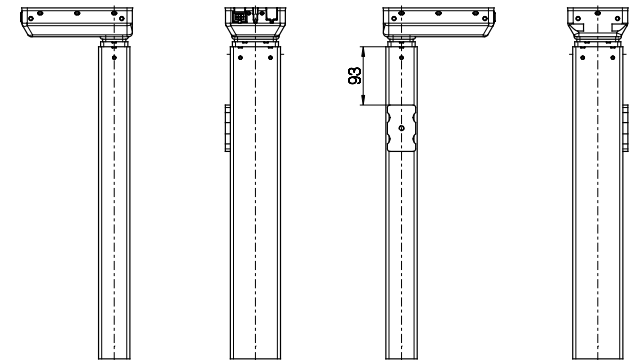

Standard

Bench left

Bench right

Combination code	Std bracket	Bench left	Bench right
DL6xx1xxxxxxxxx	X		
DL6xxLxxxxxxxxx		X	
DL6xxRxxxxxxxxx			X

Bracket options, types 1, L and R

DESKLINE Bench left

DESKLINE Bench right

Combination code	DESKLINE Bench left	DESKLINE Bench right
DL6xxVxxxxxxxxx	X	
DL6xxHxxxxxxxxx		X

DESKLINE Bench bracket options, types V and H
(Compatible with LINAK cross members)

All rights reserved

Date: