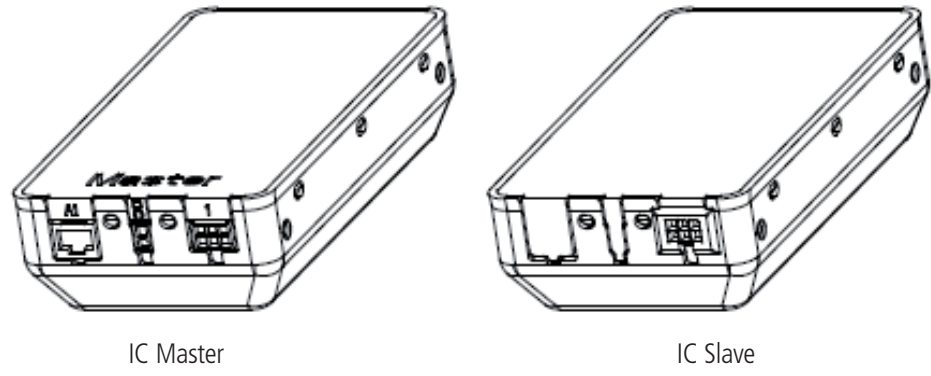

Socket

Combination code	Type
DL5xxxxMxxxxx	IC Master
DL5xxxxSxxxxx	IC Slave

Socket combination

Profile designs

Bench bracket