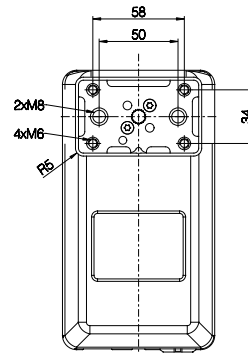

Combination code	B (Built-in length) [mm]	S (Stroke length) [mm]	O (Outer profile length) [mm]
DL5xxxxxx500645	645	500	590

Built-in length, stroke length, and outer profile length

Motor housing

Bottom plate

Profile dimensions (mm)

All rights reserved

Date:

30 June 2023

Description:

DESKLIFT™ Column DL5 IC

WE IMPROVE YOUR LIFE