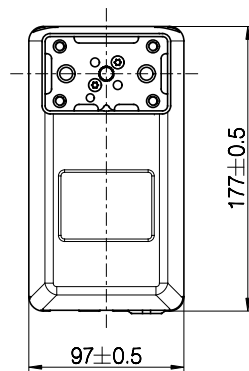

Combination code	B (Built-in length) [mm]	S (Stroke length) [mm]	O (Outer profile length) [mm]
DL5xxxxxx500645	645	500	590

Built-in length, stroke length, and outer profile length

Motor housing

Bottom plate

Profile dimensions (mm)

All rights reserved

Date:

30 June 2023

Description:

DESKLIFT™ Column DL5 IC

WE IMPROVE YOUR LIFE