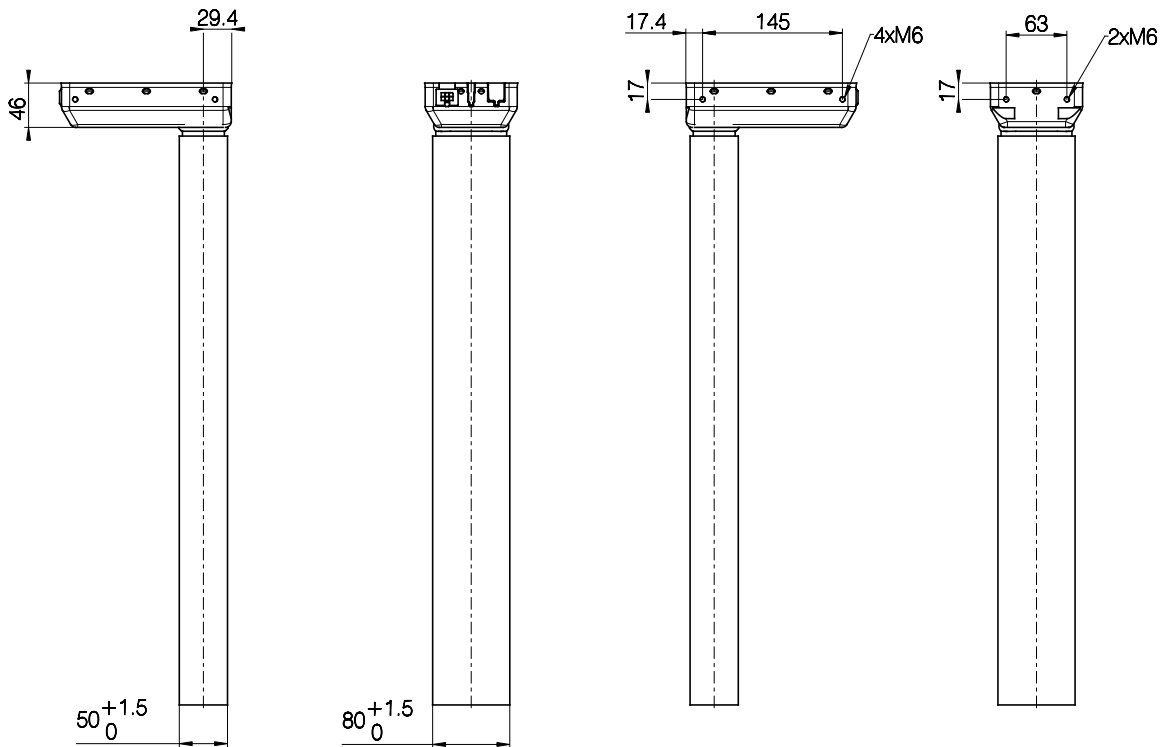

Combination code	B (Built-in length) [mm]	S (Stroke length) [mm]	O (Outer profile length) [mm]
DL5xxxxxx500645	645	500	590

Built-in length, stroke length, and outer profile length

Motor housing

Bottom plate

Profile dimensions (mm)

All rights reserved

Date:

30 June 2023

Description:

DESKLIFT™ Column DL5 IC

WE IMPROVE YOUR LIFE