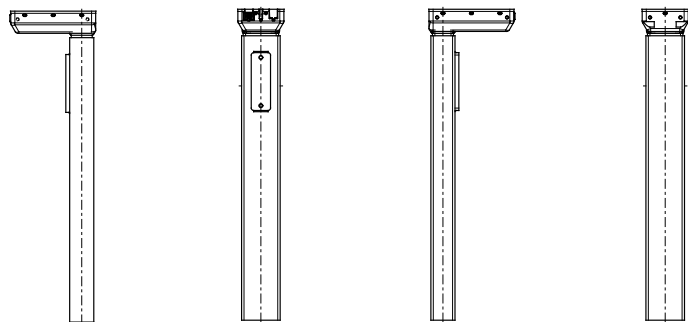

Standard

Bench left

Bench right

Combination code	Std bracket	Bench left	Bench right
DL5xx1xxxxxxxxx	X		
DL5xxLxxSxxxxxx		X	
DL5xxRxxMxxxxxx			X

Bracket options, types 1, L and R

DESKLINE Bench left

DESKLINE Bench right

Combination code	Bench left	Bench right
DL5xxVxxSxxxxxx	X	
DL5xxHxxMxxxxxx		X

DESKLINE Bench bracket options, types V and H  
(Compatible with LINAK cross members)

All rights reserved

Date:

30 June 2023

Description: