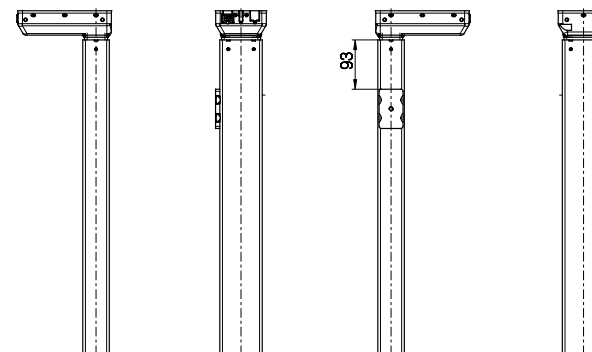

Standard

Bench left

Bench right

Combination code	Std bracket	Bench left	Bench right
DL5xx1xxxxxxxxx	X		
DL5xxLxxSxxxxxx		X	
DL5xxRxxMxxxxxx			X

Bracket options, types 1, L and R

DESKLINE Bench left

DESKLINE Bench right

Combination code	Bench left	Bench right
DL5xxVxxSxxxxxx	X	
DL5xxHxxMxxxxxx		X

DESKLINE Bench bracket options, types V and H  
(Compatible with LINAK cross members)

All rights reserved

Date:

30 June 2023

Description: