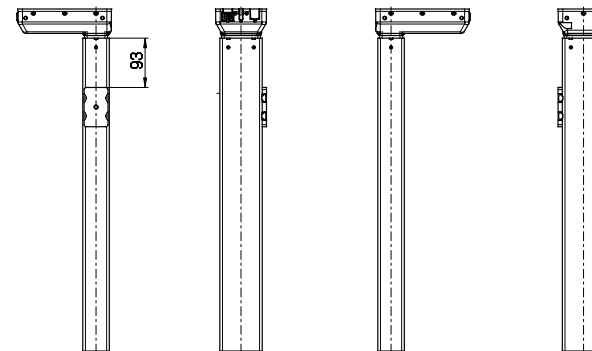

Standard

Bench left

Bench right

Combination code	Std bracket	Bench left	Bench right
DL5xx1xxxxxxxxx	X		
DL5xxLxxSxxxxxx		X	
DL5xxRxxMxxxxxx			X

Bracket options, types 1, L and R

DESKLINE Bench left

DESKLINE Bench right

Combination code	Bench left	Bench right
DL5xxVxxSxxxxxx	X	
DL5xxHxxMxxxxxx		X

DESKLINE Bench bracket options, types V and H  
(Compatible with LINAK cross members)

All rights reserved

Date:

30 June 2023

Description: