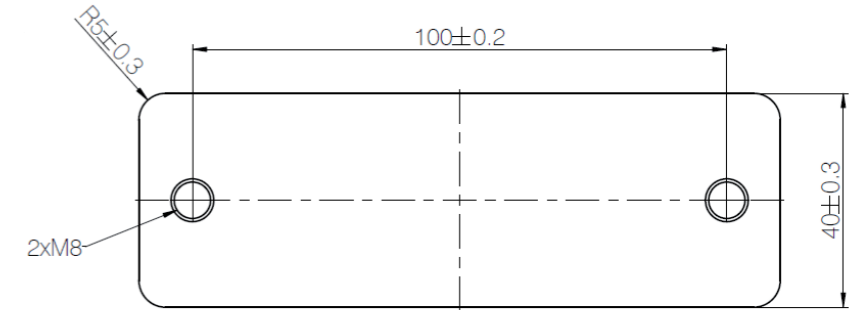

Socket

Standard

Combination code	Type
DL5xxxxx0xxxxxx	Standard

Socket combination

Standard bracket

Profile designs

Standard

PLUS™

Bench bracket