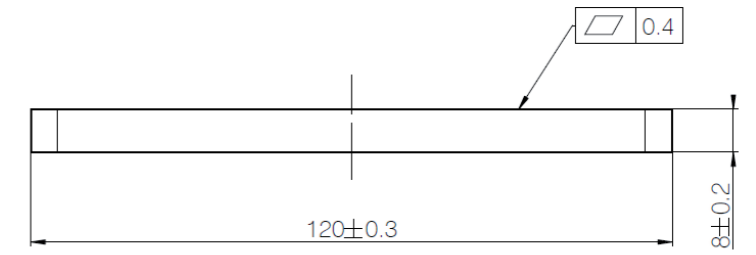

Socket

Standard

Combination code	Type
DL5xxxxx0xxxxxx	Standard

Socket combination

Standard bracket

Profile designs

Standard

PLUS™