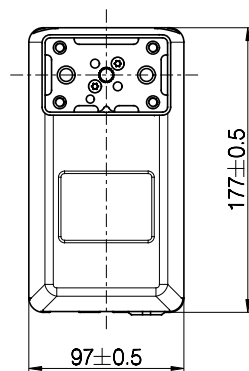

Combination code	B (Built-in length) [mm]	S (Stroke length) [mm]	O (Outer profile length) [mm]
DL5xxxxxx500645	645	500	590
DL5xxxxxx300445	445	300	390

Built-in length, stroke length, and outer profile length

Motor housing

Bottom plate

Profile dimensions (mm)

All rights reserved

Date:

30 June 2023

Description:

DESKLIFT™ Column DL5