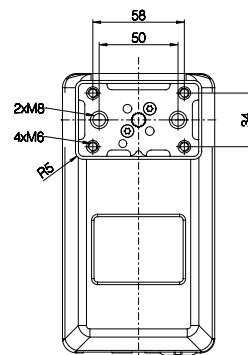

Combination code	B (Built-in length) [mm]	S (Stroke length) [mm]	O (Outer profile length) [mm]
DL5xxxxxx500645	645	500	590
DL5xxxxxx300445	445	300	390

Built-in length, stroke length, and outer profile length

Motor housing

Bottom plate

Profile dimensions (mm)

All rights reserved

Date:

30 June 2023

Description:

DESKLIFT™ Column DL5