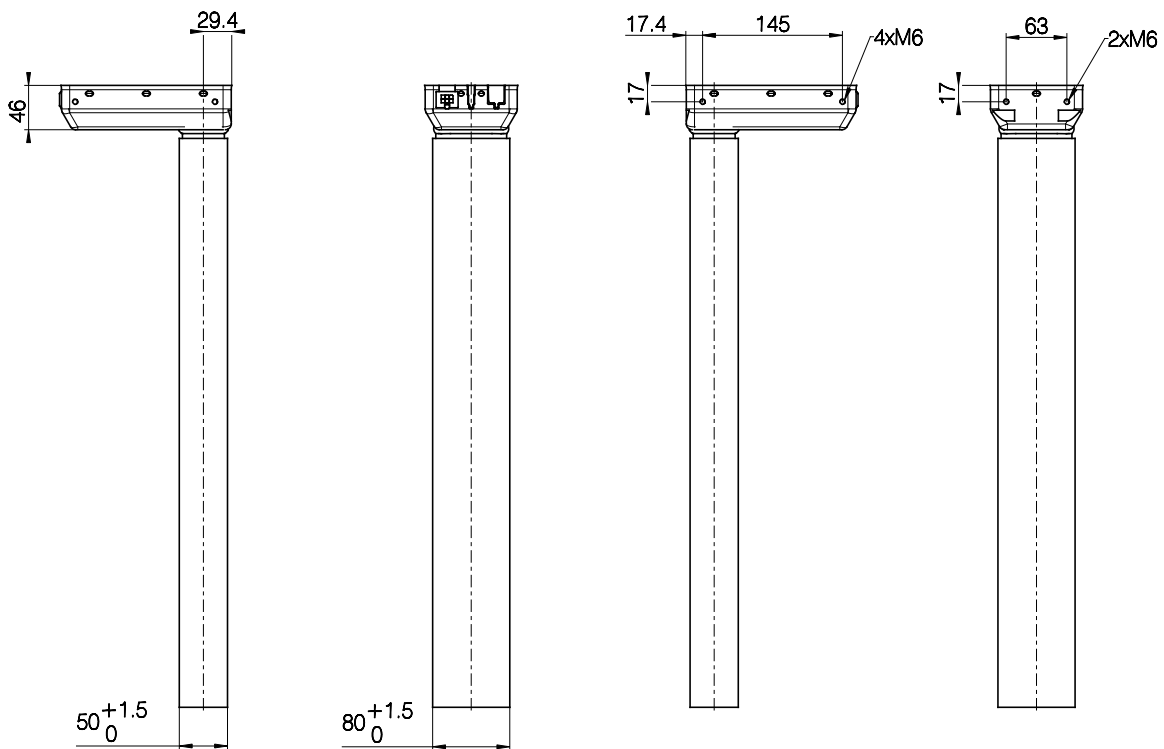

Combination code	B (Built-in length) [mm]	S (Stroke length) [mm]	O (Outer profile length) [mm]
DL5xxxxxx500645	645	500	590
DL5xxxxxx300445	445	300	390

Built-in length, stroke length, and outer profile length

Motor housing

Bottom plate

Profile dimensions (mm)

All rights reserved

Date:

30 June 2023

Description:

DESKLIFT™ Column DL5