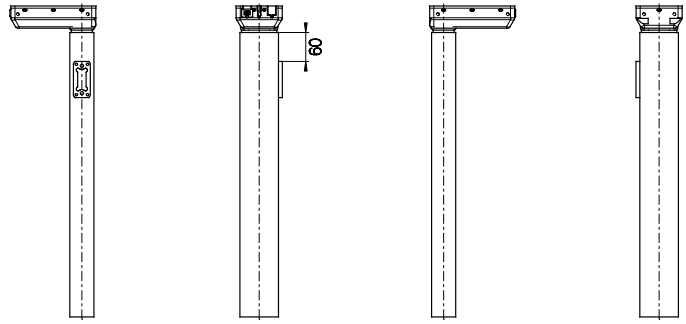

Standard

Bench left

Bench right

Combination code	Std bracket	Bench left	Bench right
DL5xx1xxxxxxxx	X		
DL5xxLxxxxxxxx		X	
DL5xxRxxxxxxxx			X

Bracket options, types 1, L and R

DESKLINE Bench left

DESKLINE Bench right

Combination code	DESKLINE Bench left	DESKLINE Bench right
DL5xxVxPx500645	X	
DL5xxHxPx500645		X

DESKLINE Bench bracket options, types V and H
(Compatible with LINAK cross members)

All rights reserved	Date: 30 June 2023
Description: DL5 - Bracket options	