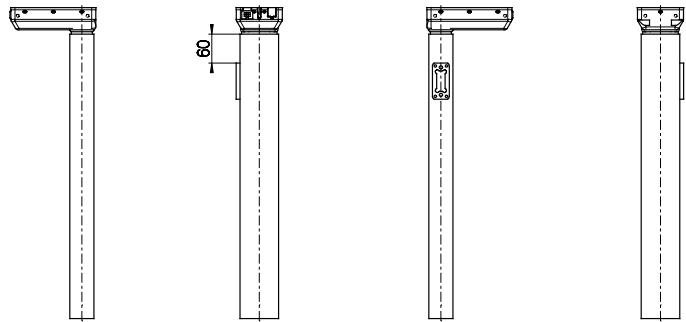

Standard

Bench left

Bench right

Combination code	Std bracket	Bench left	Bench right
DL5xx1xxxxxxxx	X		
DL5xxLxxxxxxxx		X	
DL5xxRxxxxxxxx			X

Bracket options, types 1, L and R

DESKLINE Bench left

DESKLINE Bench right

Combination code	DESKLINE Bench left	DESKLINE Bench right
DL5xxVxPx500645	X	
DL5xxHxPx500645		X

DESKLINE Bench bracket options, types V and H
(Compatible with LINAK cross members)

All rights reserved	Date: 30 June 2023
Description: DL5 - Bracket options	