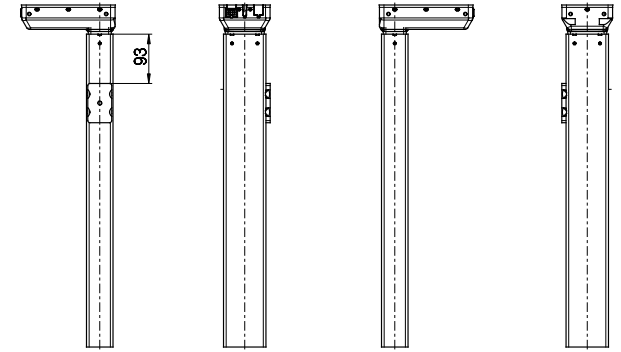

Standard

Bench left

Bench right

Combination code	Std bracket	Bench left	Bench right
DL5xx1xxxxxxxx	X		
DL5xxLxxxxxxxx		X	
DL5xxRxxxxxxxx			X

Bracket options, types 1, L and R

DESKLINE Bench left

DESKLINE Bench right

Combination code	DESKLINE Bench left	DESKLINE Bench right
DL5xxVxPx500645	X	
DL5xxHxPx500645		X

DESKLINE Bench bracket options, types V and H
(Compatible with LINAK cross members)

All rights reserved	Date: 30 June 2023
Description: DL5 - Bracket options	