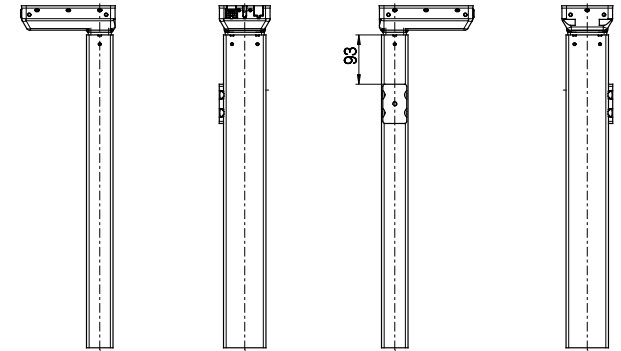

Standard

Bench left

Bench right

Combination code	Std bracket	Bench left	Bench right
DL5xx1xxxxxxxx	X		
DL5xxLxxxxxxxx		X	
DL5xxRxxxxxxxx			X

Bracket options, types 1, L and R

DESKLINE Bench left

DESKLINE Bench right

Combination code	DESKLINE Bench left	DESKLINE Bench right
DL5xxVxPx500645	X	
DL5xxHxPx500645		X

DESKLINE Bench bracket options, types V and H
(Compatible with LINAK cross members)

All rights reserved	Date: 30 June 2023
Description: DL5 - Bracket options	