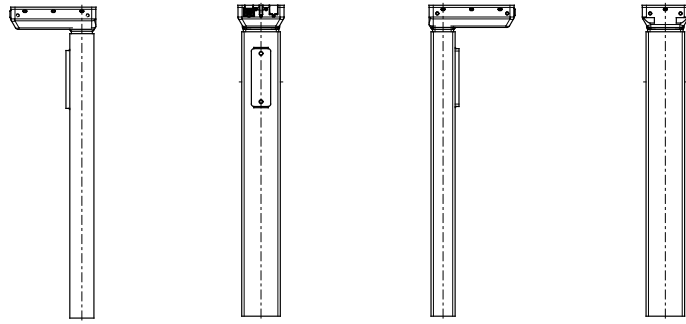

Standard

Bench left

Bench right

Combination code	Std bracket	Bench left	Bench right
DL5xx1xxxxxxxx	X		
DL5xxLxxxxxxxx		X	
DL5xxRxxxxxxxx			X

Bracket options, types 1, L and R

DESKLINE Bench left

DESKLINE Bench right

Combination code	DESKLINE Bench left	DESKLINE Bench right
DL5xxVxPx500645	X	
DL5xxHxPx500645		X

DESKLINE Bench bracket options, types V and H
(Compatible with LINAK cross members)

All rights reserved	Date: 30 June 2023
Description: DL5 - Bracket options	