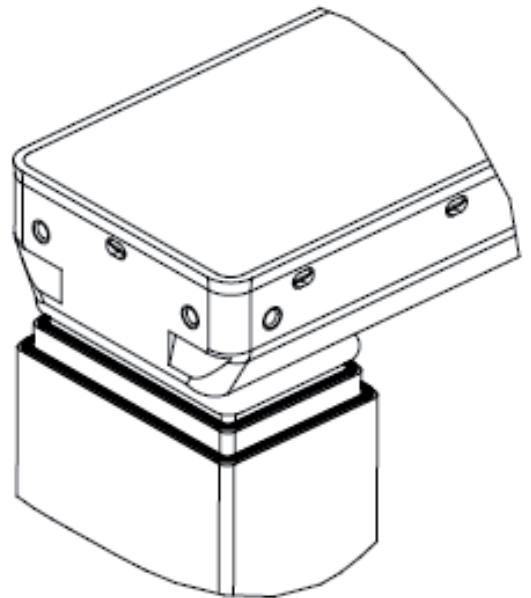

Standard

Combination code	Type
DL21xxxxxxxxxx	Standard

Socket combination

Without trim rings

With trim rings

All rights reserved

Date:

8 April 2021

Description:

Lifting Column DL21 -  
Socket and Profile designs

WE IMPROVE YOUR LIFE