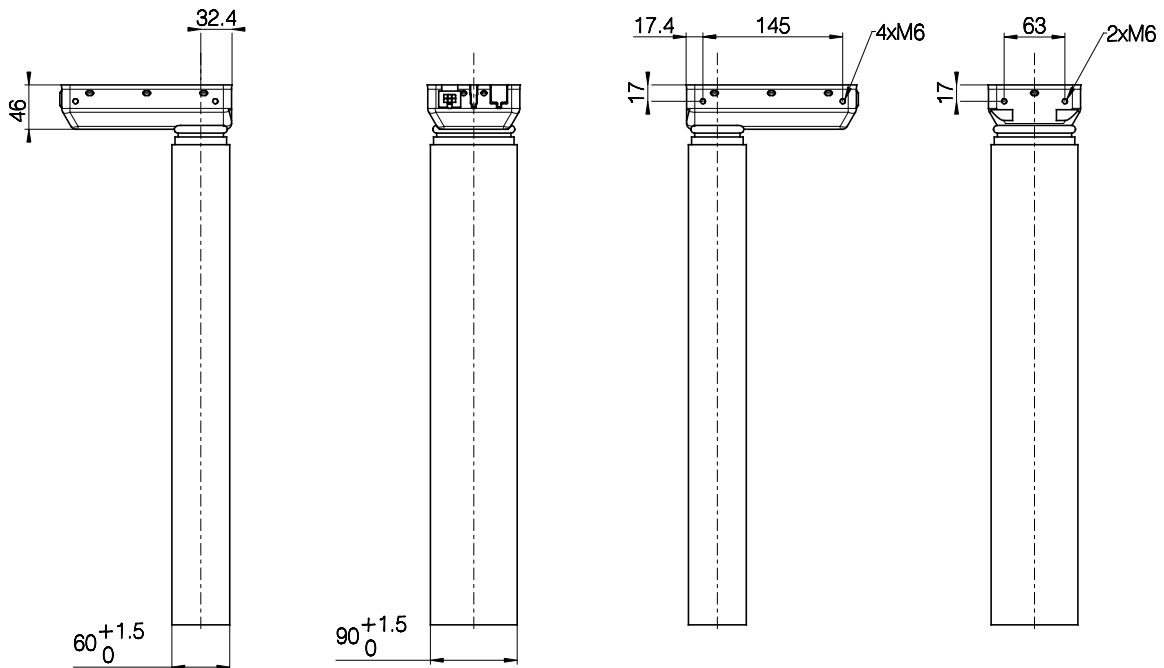

Version	Combination code	B (Built-in length) [mm]	S (Stroke length) [mm]	O (Outer profile length) [mm]
EU	DL21xxxxxx650560	560	650	498
BIFMA	DL21xxxxxx665518	518	665	456

Built-in length, stroke length, and outer profile length

Motor housing

Bottom plate

Profile dimensions (mm)

All rights reserved

Date:

30 June 2023

Description:

DESKLIFT™ Column DL21