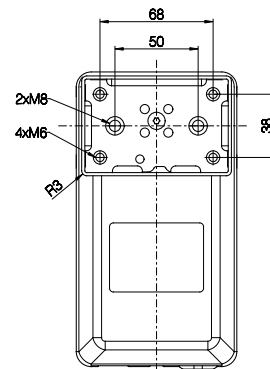

Version	Combination code	B (Built-in length) [mm]	S (Stroke length) [mm]	O (Outer profile length) [mm]
EU	DL21xxxxxx650560	560	650	498
BIFMA	DL21xxxxxx665518	518	665	456

Built-in length, stroke length, and outer profile length

Motor housing

Bottom plate

Profile dimensions (mm)

All rights reserved

Date:

30 June 2023

Description:

DESKLIFT™ Column DL21