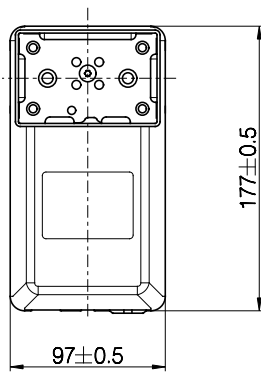

Version	Combination code	B (Built-in length) [mm]	S (Stroke length) [mm]	O (Outer profile length) [mm]
EU	DL21xxxxxx650560	560	650	498
BIFMA	DL21xxxxxx665518	518	665	456

Built-in length, stroke length, and outer profile length

Motor housing

Bottom plate

Profile dimensions (mm)

All rights reserved

Date:

30 June 2023

Description:

DESKLIFT™ Column DL21