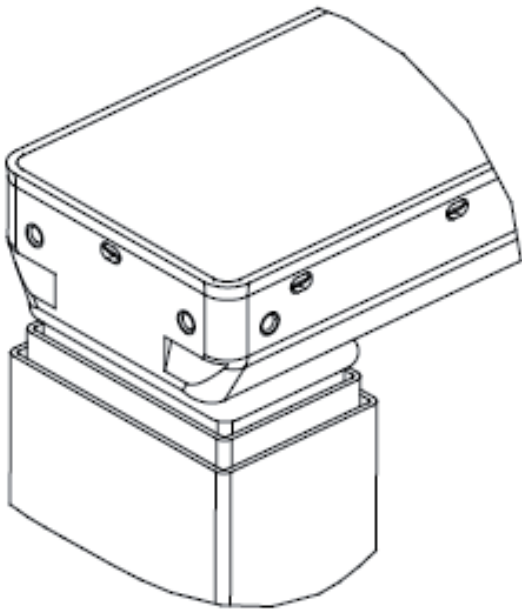

IC Master

IC Follower

Combination code	Type
DL21xxxxxMxxxxxx	IC Master
DL21xxxxxSxxxxxx	IC Follower

Socket combination

Without trim rings

With trim rings

All rights reserved

Date:

8 April 2021

Description:

Lifting Column DL21 IC -  
Socket and Profile designs

WE IMPROVE YOUR LIFE