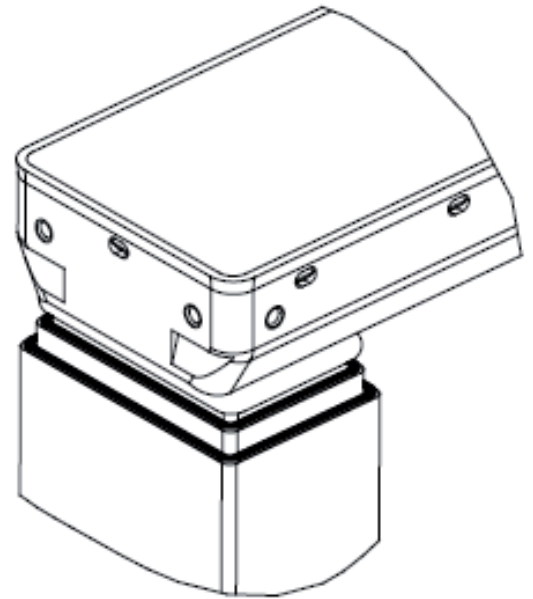

IC Master

IC Follower

Combination code	Type
DL21xxxxxMxxxxxx	IC Master
DL21xxxxxSxxxxxx	IC Follower

Socket combination

Without trim rings

With trim rings

All rights reserved

Date:

8 April 2021

Description:

Lifting Column DL21 IC -  
Socket and Profile designs

WE IMPROVE YOUR LIFE