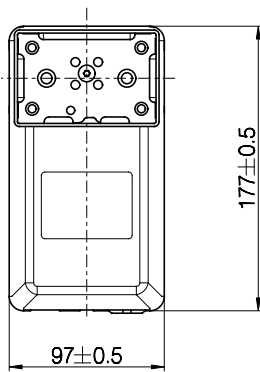

Version	Combination code	B (Built-in length) [mm]	S (Stroke length) [mm]	O (Outer profile length) [mm]
EU	DL21xxxxxx650560	560	650	498
BIFMA	DL21xxxxxx665518	518	665	456

Built-in length, stroke length, and outer profile length

Motor housing

Bottom plate

Profile dimensions (mm)

All rights reserved

Date:

30 June 2023

Description:

DESKLIFT™ Column DL21 IC