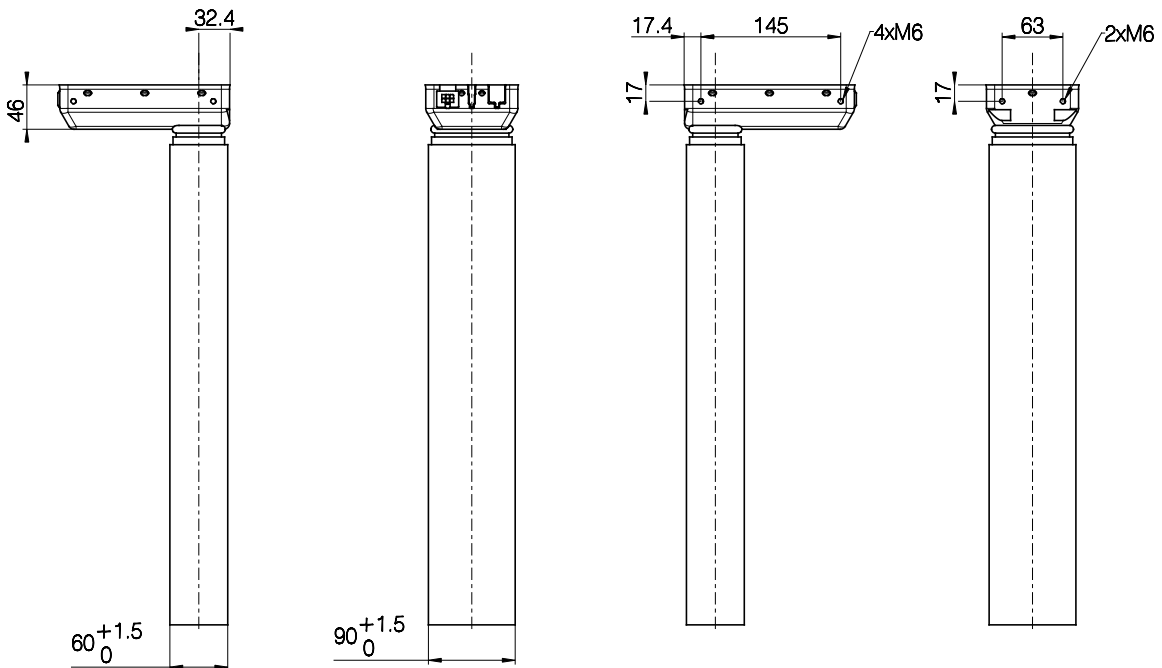

Version	Combination code	B (Built-in length) [mm]	S (Stroke length) [mm]	O (Outer profile length) [mm]
EU	DL21xxxxxx650560	560	650	498
BIFMA	DL21xxxxxx665518	518	665	456

Built-in length, stroke length, and outer profile length

Motor housing

Bottom plate

Profile dimensions (mm)

All rights reserved

Date:

30 June 2023

Description:

DESKLIFT™ Column DL21 IC