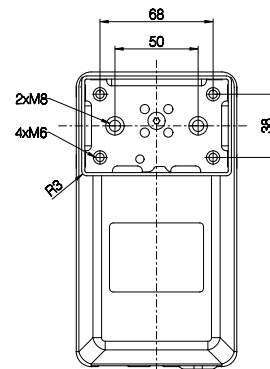

Version	Combination code	B (Built-in length) [mm]	S (Stroke length) [mm]	O (Outer profile length) [mm]
EU	DL21xxxxxx650560	560	650	498
BIFMA	DL21xxxxxx665518	518	665	456

Built-in length, stroke length, and outer profile length

Motor housing

Bottom plate

Profile dimensions (mm)

All rights reserved

Date:

30 June 2023

Description:

DESKLIFT™ Column DL21 IC