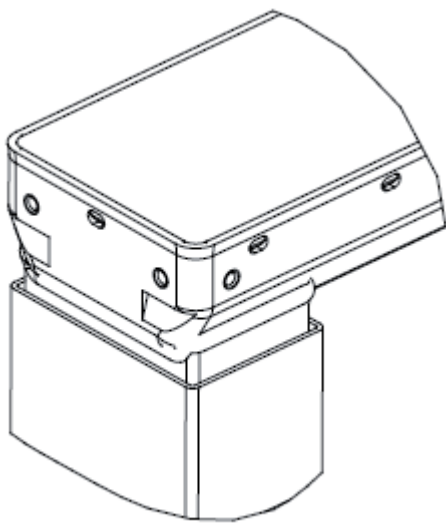

Standard

Combination code	Type
DL20xxxx0xxxxx	Standard

Socket combination

Without trim ring

With trim ring

All rights reserved

Date:

25 June 2021

Description:

Lifting Column DL20 -
Socket and Profile designs

WE IMPROVE YOUR LIFE