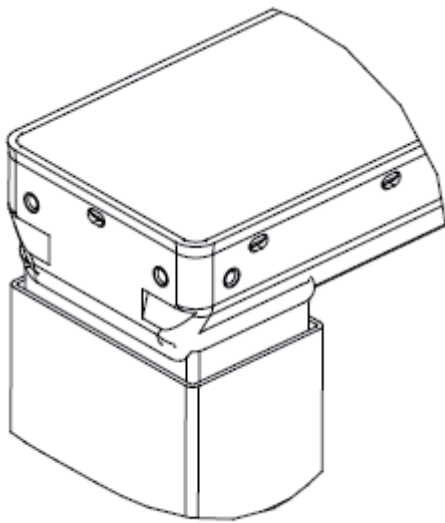

IC Master

IC Follower

Combination code	Type
DL20xxxxxMxxxxxx	IC Master
DL20xxxxxSxxxxxx	IC Follower

Socket combination

Without trim ring

With trim ring

All rights reserved

Date:

25 June 2021

Description:

Lifting Column DL20 IC -
Socket and Profile designs

WE IMPROVE YOUR LIFE