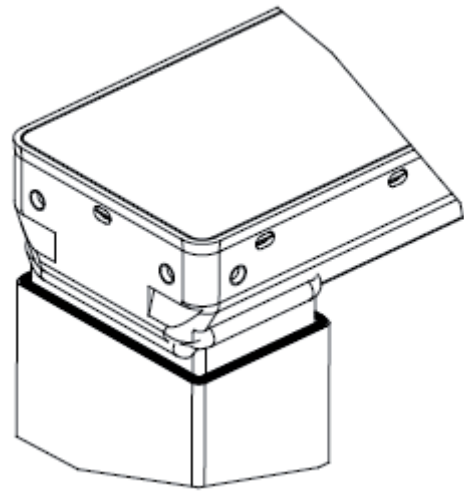

IC Master

IC Follower

Combination code	Type
DL20xxxxxMxxxxxx	IC Master
DL20xxxxxSxxxxxx	IC Follower

Socket combination

Without trim ring

With trim ring

All rights reserved

Date:

25 June 2021

Description:

Lifting Column DL20 IC -
Socket and Profile designs

WE IMPROVE YOUR LIFE