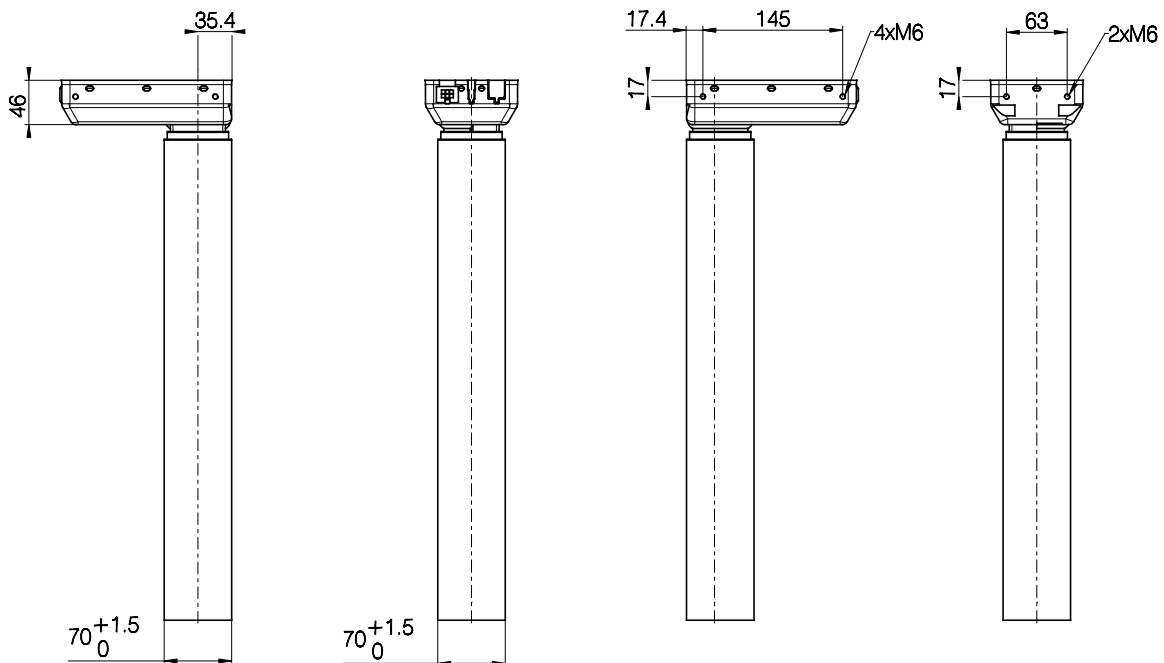

Combination code	B (Built-in length) [mm]	S (Stroke length) [mm]	O (Outer profile length) [mm]
DL19xxxxxx650560	560	650	498

Built-in length, stroke length, and outer profile length

Motor housing

Bottom plate

Profile dimensions (mm)

All rights reserved

Date:

30 June 2023

Description:

DESKLIFT™ Column DL19 IC

WE IMPROVE YOUR LIFE