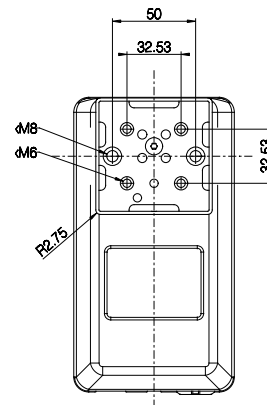

Combination code	B (Built-in length) [mm]	S (Stroke length) [mm]	O (Outer profile length) [mm]
DL19xxxxxx650560	560	650	498

Built-in length, stroke length, and outer profile length

Motor housing

Bottom plate

Profile dimensions (mm)

All rights reserved

Date:

30 June 2023

Description:

DESKLIFT™ Column DL19 IC

WE IMPROVE YOUR LIFE