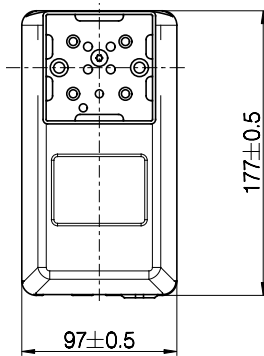

Combination code	B (Built-in length) [mm]	S (Stroke length) [mm]	O (Outer profile length) [mm]
DL19xxxxxx650560	560	650	498

Built-in length, stroke length, and outer profile length

Motor housing

Bottom plate

Profile dimensions (mm)

All rights reserved

Date:

30 June 2023

Description:

DESKLIFT™ Column DL19 IC

WE IMPROVE YOUR LIFE