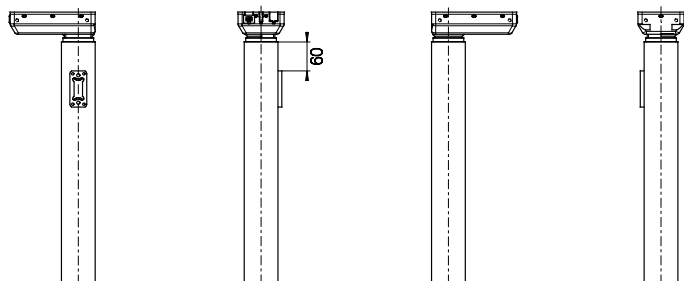

Standard

Bench left

Bench right

Combination code	Standard	Bench left	Bench right
DL19xx1xPxxxxxx	X		
DL19xxLxxSxxxxxx		X	
DL19xxRxxMxxxxxx			X

Bracket options, types 1, L and R

DESKLINE Bench left

DESKLINE Bench right

Combination code	DESKLINE Bench left	DESKLINE Bench right
DL19xxVxPSxxxxxx	X	
DL19xxHxPMxxxxxx		X

DESKLINE Bench bracket options, types V and H
(Compatible with LINAK cross members)

All rights reserved

Date: