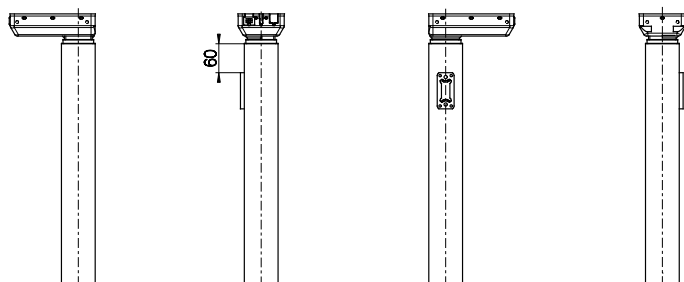

Standard

Bench left

Bench right

Combination code	Standard	Bench left	Bench right
DL19xx1xPxxxxxx	X		
DL19xxLxxSxxxxxx		X	
DL19xxRxxMxxxxxx			X

Bracket options, types 1, L and R

DESKLINE Bench left

DESKLINE Bench right

Combination code	DESKLINE Bench left	DESKLINE Bench right
DL19xxVxPSxxxxxx	X	
DL19xxHxPMxxxxxx		X

DESKLINE Bench bracket options, types V and H
(Compatible with LINAK cross members)

All rights reserved

Date: