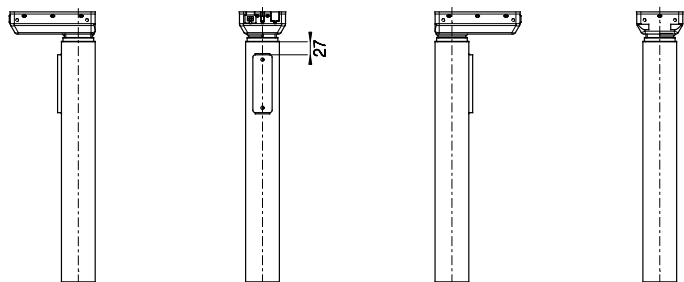

Standard

Bench left

Bench right

Combination code	Standard	Bench left	Bench right
DL19xx1xPxxxxxx	X		
DL19xxLxxSxxxxxx		X	
DL19xxRxxMxxxxxx			X

Bracket options, types 1, L and R

DESKLINE Bench left

DESKLINE Bench right

Combination code	DESKLINE Bench left	DESKLINE Bench right
DL19xxVxPSxxxxxx	X	
DL19xxHxPMxxxxxx		X

DESKLINE Bench bracket options, types V and H
(Compatible with LINAK cross members)

All rights reserved

Date: