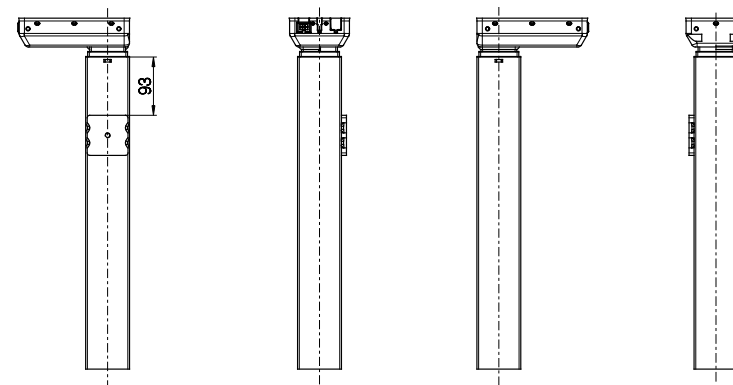

Standard

Bench left

Bench right

Combination code	Standard	Bench left	Bench right
DL19xx1xPxxxxxx	X		
DL19xxLxxSxxxxxx		X	
DL19xxRxxMxxxxxx			X

Bracket options, types 1, L and R

DESKLINE Bench left

DESKLINE Bench right

Combination code	DESKLINE Bench left	DESKLINE Bench right
DL19xxVxPSxxxxxx	X	
DL19xxHxPMxxxxxx		X

DESKLINE Bench bracket options, types V and H
(Compatible with LINAK cross members)

All rights reserved

Date: