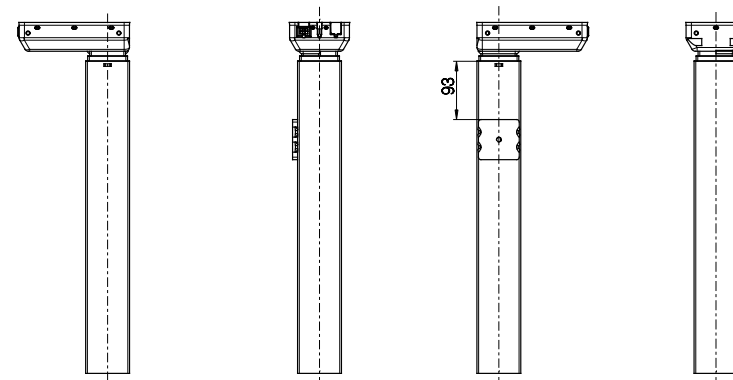

Standard

Bench left

Bench right

Combination code	Standard	Bench left	Bench right
DL19xx1xPxxxxxx	X		
DL19xxLxxSxxxxxx		X	
DL19xxRxxMxxxxxx			X

Bracket options, types 1, L and R

DESKLINE Bench left

DESKLINE Bench right

Combination code	DESKLINE Bench left	DESKLINE Bench right
DL19xxVxPSxxxxxx	X	
DL19xxHxPMxxxxxx		X

DESKLINE Bench bracket options, types V and H
(Compatible with LINAK cross members)

All rights reserved

Date: