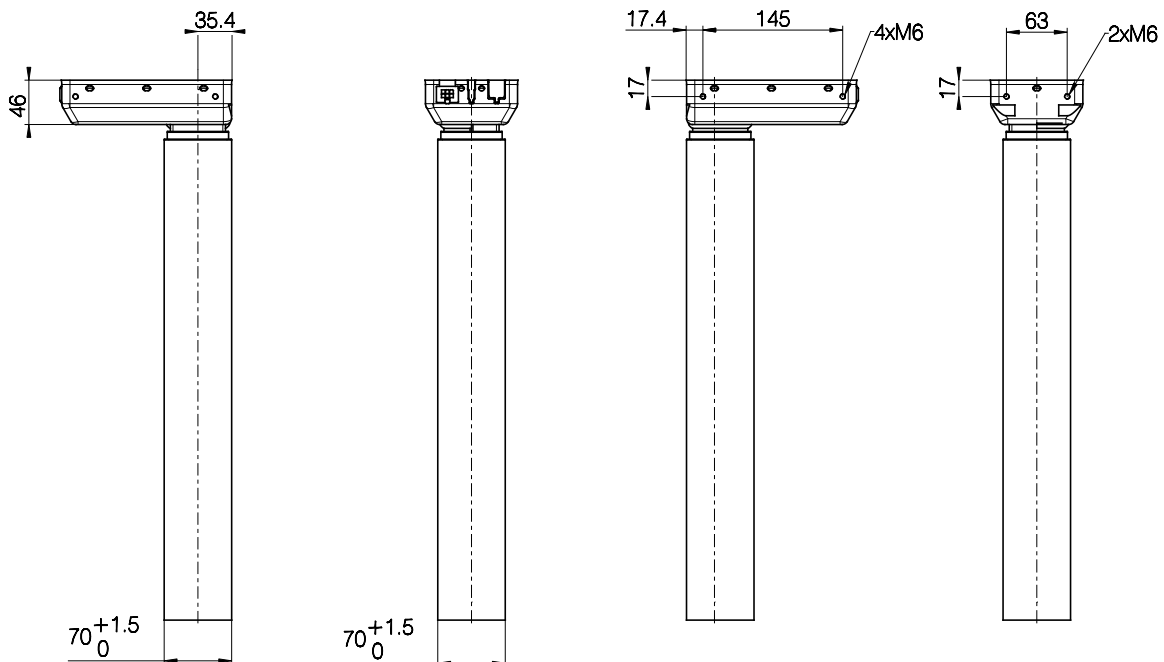

Version	Combination code	B (Built-in length) [mm]	S (Stroke length) [mm]	O (Outer profile length) [mm]
EU	DL18xxxxx500645	645	500	590
BIFMA	DL19xxxxx665518	518	665	456
High-speed XL	DL193xxxPx1100785	785	1100	723

Built-in length, stroke length, and outer profile length

Motor housing

Bottom plate

Profile dimensions (mm)

All rights reserved

Date:

30 June 2023

Description: