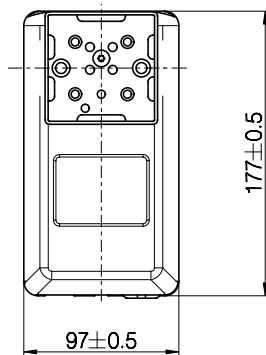

Version	Combination code	B (Built-in length) [mm]	S (Stroke length) [mm]	O (Outer profile length) [mm]
EU	DL18xxxxx500645	645	500	590
BIFMA	DL19xxxxx665518	518	665	456
High-speed XL	DL193xxxPx1100785	785	1100	723

Built-in length, stroke length, and outer profile length

Motor housing

Bottom plate

Profile dimensions (mm)

All rights reserved

Date:

30 June 2023

Description: