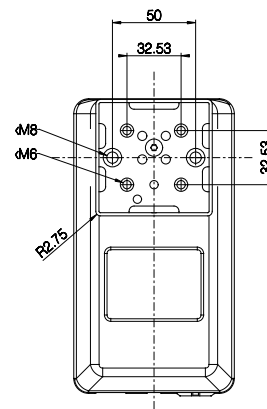

Version	Combination code	B (Built-in length) [mm]	S (Stroke length) [mm]	O (Outer profile length) [mm]
EU	DL18xxxxx500645	645	500	590
BIFMA	DL19xxxxx665518	518	665	456
High-speed XL	DL193xxxPx1100785	785	1100	723

Built-in length, stroke length, and outer profile length

Motor housing

Bottom plate

Profile dimensions (mm)

All rights reserved

Date:

30 June 2023

Description: