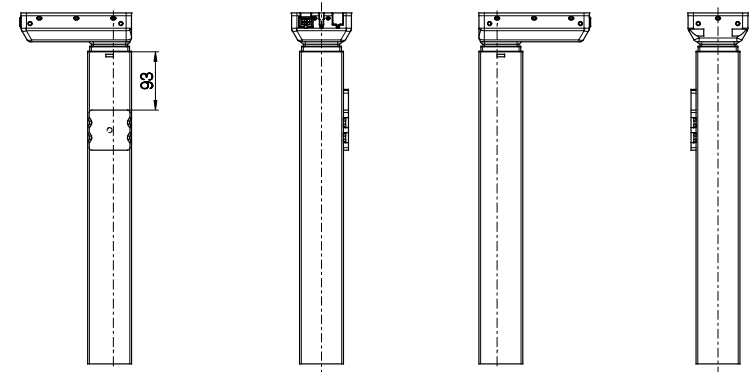

Standard

Bench left

Bench right

Combination code	Standard	Bench left	Bench right
DL19xx1xPxxxxxxx	X		
DL19xxLxxxxxxx		X	
DL19xxRxxxxxxx			X

Bracket options, types 1, L and R

DESKLINE Bench left

DESKLINE Bench right

Combination code	DESKLINE Bench left	DESKLINE Bench right
DL19xxVxPxxxxxxx	X	
DL19xxHxPxxxxxxx		X

DESKLINE Bench bracket options, types V and H
(Compatible with LINAK cross members)

All rights reserved

Date: