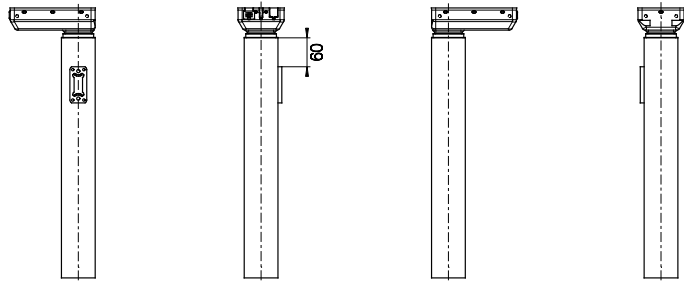

Standard

Bench left

Bench right

Combination code	Standard	Bench left	Bench right
DL19xx1xPxxxxxxx	X		
DL19xxLxxxxxxx		X	
DL19xxRxxxxxxx			X

Bracket options, types 1, L and R

DESKLINE Bench left

DESKLINE Bench right

Combination code	DESKLINE Bench left	DESKLINE Bench right
DL19xxVxPxxxxxxx	X	
DL19xxHxPxxxxxxx		X

DESKLINE Bench bracket options, types V and H
(Compatible with LINAK cross members)

All rights reserved

Date: