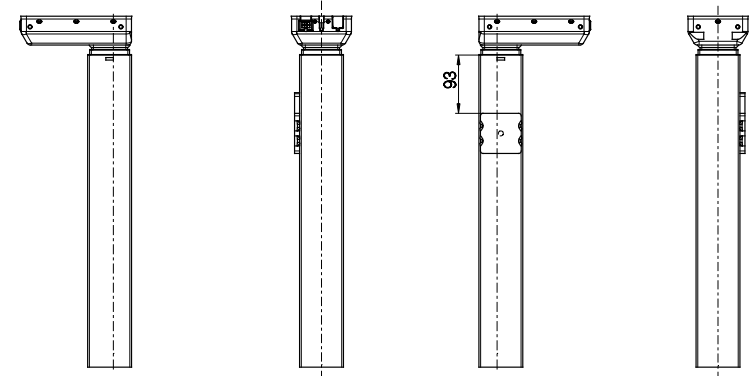

Standard

Bench left

Bench right

Combination code	Standard	Bench left	Bench right
DL19xx1xPxxxxxxx	X		
DL19xxLxxxxxxx		X	
DL19xxRxxxxxxx			X

Bracket options, types 1, L and R

DESKLINE Bench left

DESKLINE Bench right

Combination code	DESKLINE Bench left	DESKLINE Bench right
DL19xxVxPxxxxxxx	X	
DL19xxHxPxxxxxxx		X

DESKLINE Bench bracket options, types V and H
(Compatible with LINAK cross members)

All rights reserved

Date: