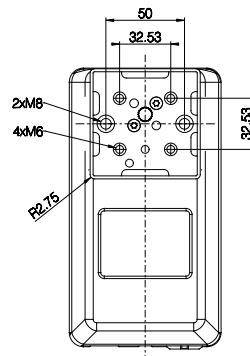

Combination code	B (Built-in length) [mm]	S (Stroke length) [mm]	O (Outer profile length) [mm]
DL18xxxxx500645	645	500	590

Built-in length, stroke length, and outer profile length

Motor housing

Bottom plate

Profile dimensions (mm)

All rights reserved

Date:

30 June 2023

Description:

DESKLIFT™ Column DL18 IC

WE IMPROVE YOUR LIFE