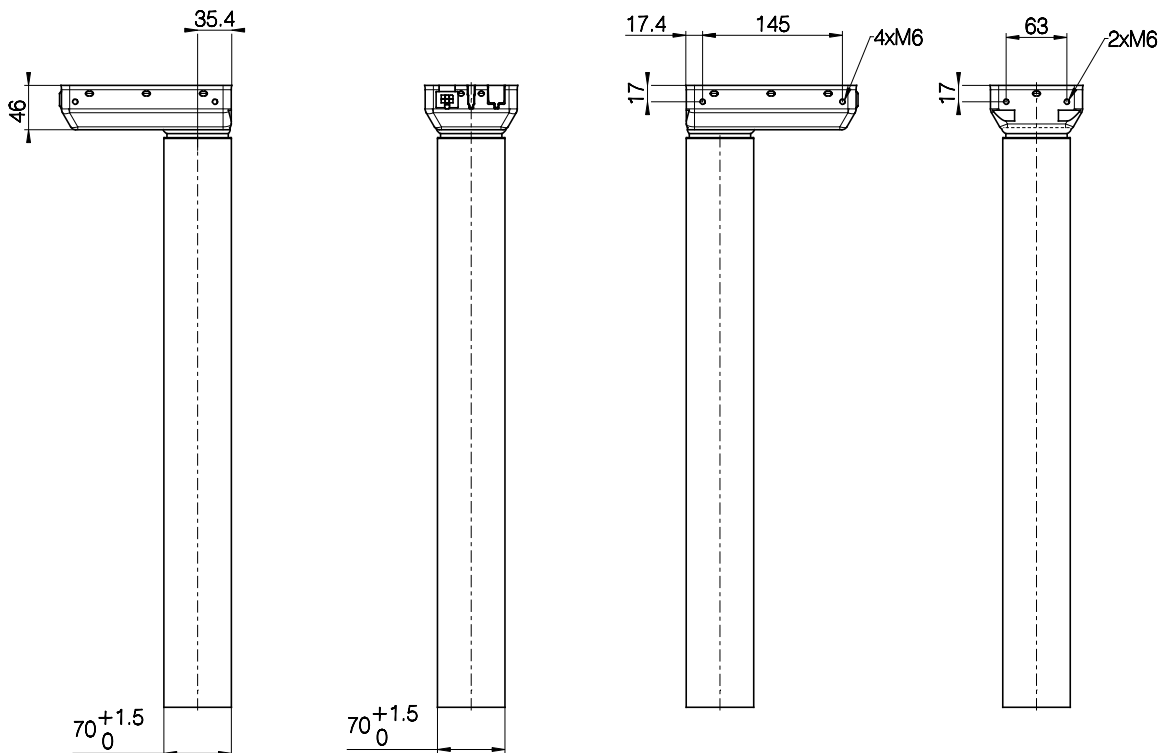

Combination code	B (Built-in length) [mm]	S (Stroke length) [mm]	O (Outer profile length) [mm]
DL18xxxxx500645	645	500	590

Built-in length, stroke length, and outer profile length

Motor housing

Bottom plate

Profile dimensions (mm)

All rights reserved

Date:

30 June 2023

Description:

DESKLIFT™ Column DL18 IC

WE IMPROVE YOUR LIFE