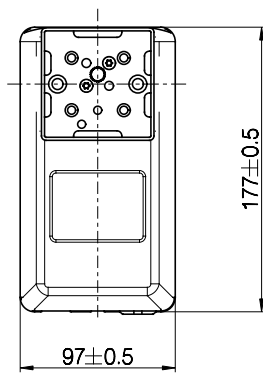

Combination code	B (Built-in length) [mm]	S (Stroke length) [mm]	O (Outer profile length) [mm]
DL18xxxxx500645	645	500	590

Built-in length, stroke length, and outer profile length

Motor housing

Bottom plate

Profile dimensions (mm)

All rights reserved

Date:

30 June 2023

Description:

DESKLIFT™ Column DL18 IC

WE IMPROVE YOUR LIFE