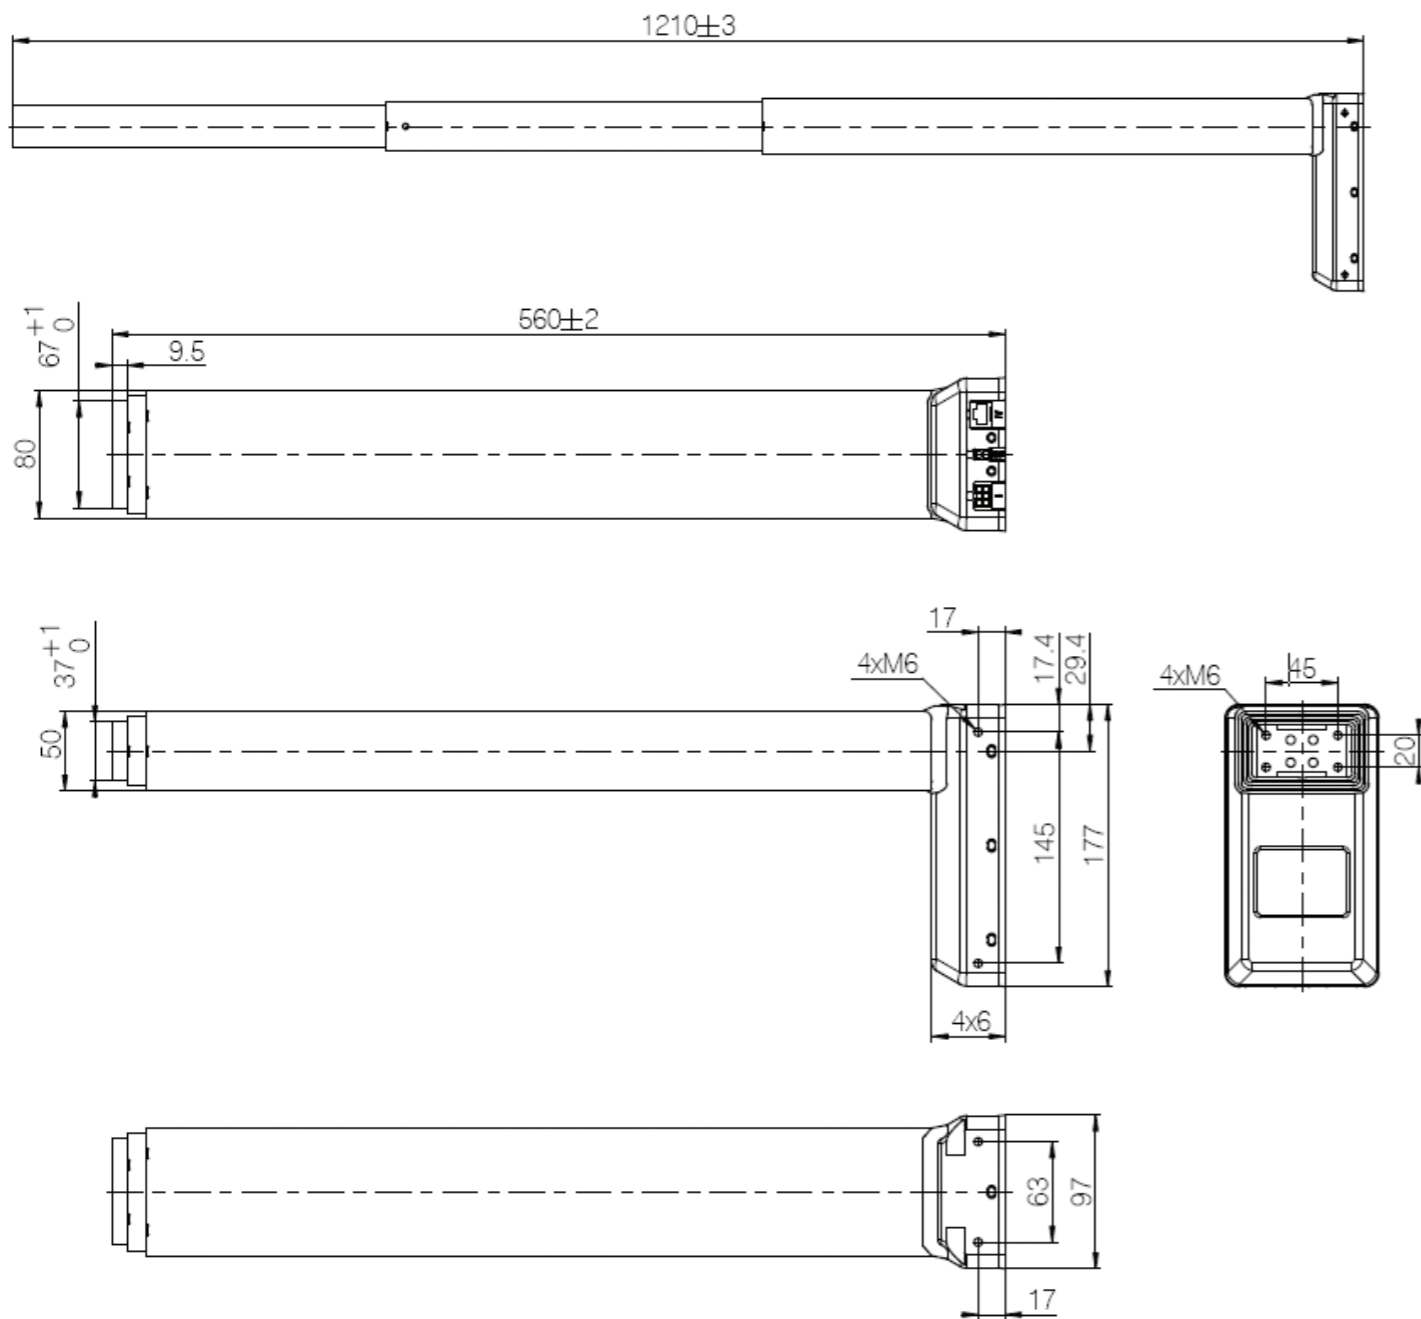

Master

Follower

All rights reserved

Date:
2 September 2020

Description:

Lifting Column DL161C