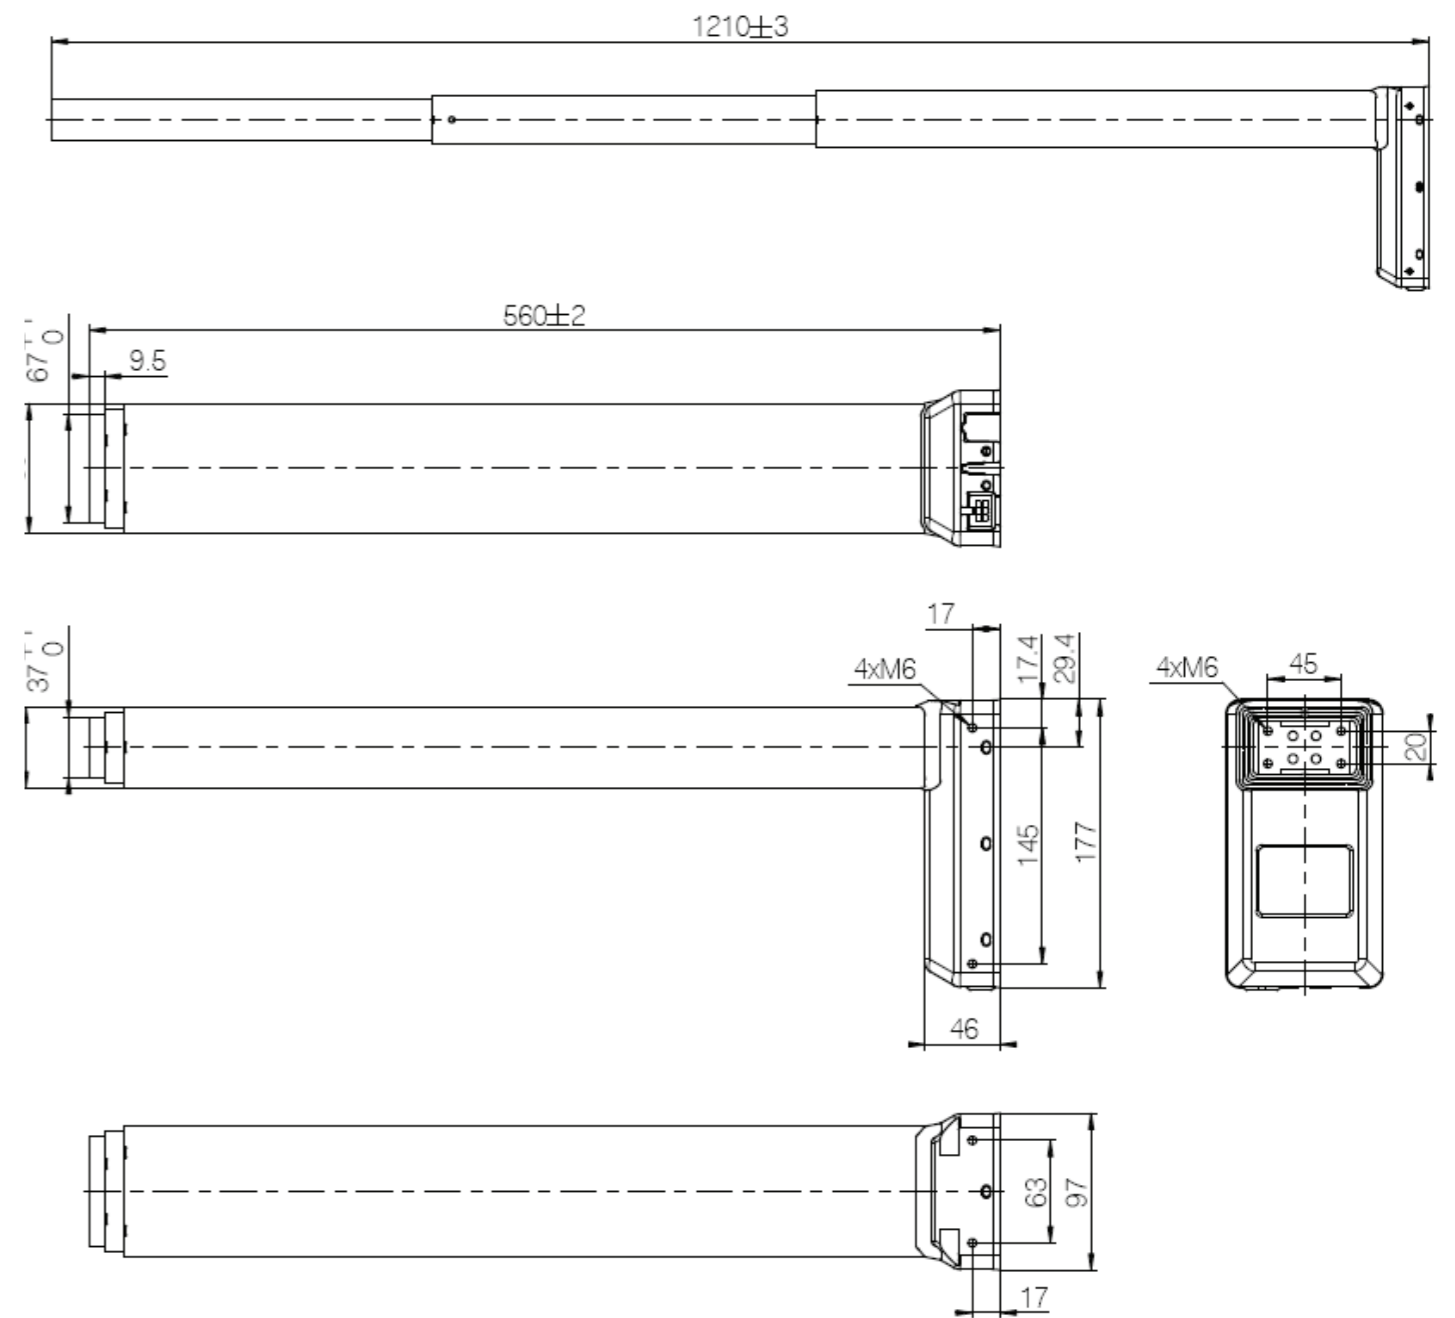

Master

Follower

All rights reserved

Date:
2 September 2020

Description:

Lifting Column DL161C