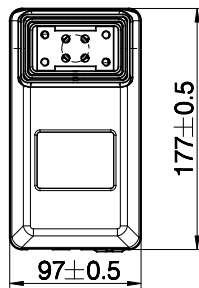

Version	Combination code	B (Built-in length) [mm]	S (Stroke length) [mm]	O (Outer profile length) [mm]
EU	DL16xxxxx650560	560	650	498

Built-in length, stroke length, and outer profile length

Motor housing

Bottom plate

Profile dimensions (mm)

All rights reserved

Date:

3 October 2023

Description:

DESKLIFT™ Column DL16 IC

WE IMPROVE YOUR LIFE