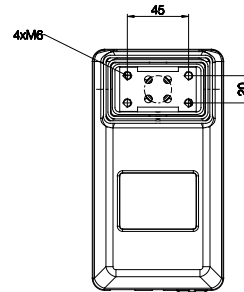

Version	Combination code	B (Built-in length) [mm]	S (Stroke length) [mm]	O (Outer profile length) [mm]
EU	DL16xxxxx650560	560	650	498

Built-in length, stroke length, and outer profile length

Motor housing

Bottom plate

Profile dimensions (mm)

All rights reserved

Date:

3 October 2023

Description:

DESKLIFT™ Column DL16 IC

WE IMPROVE YOUR LIFE