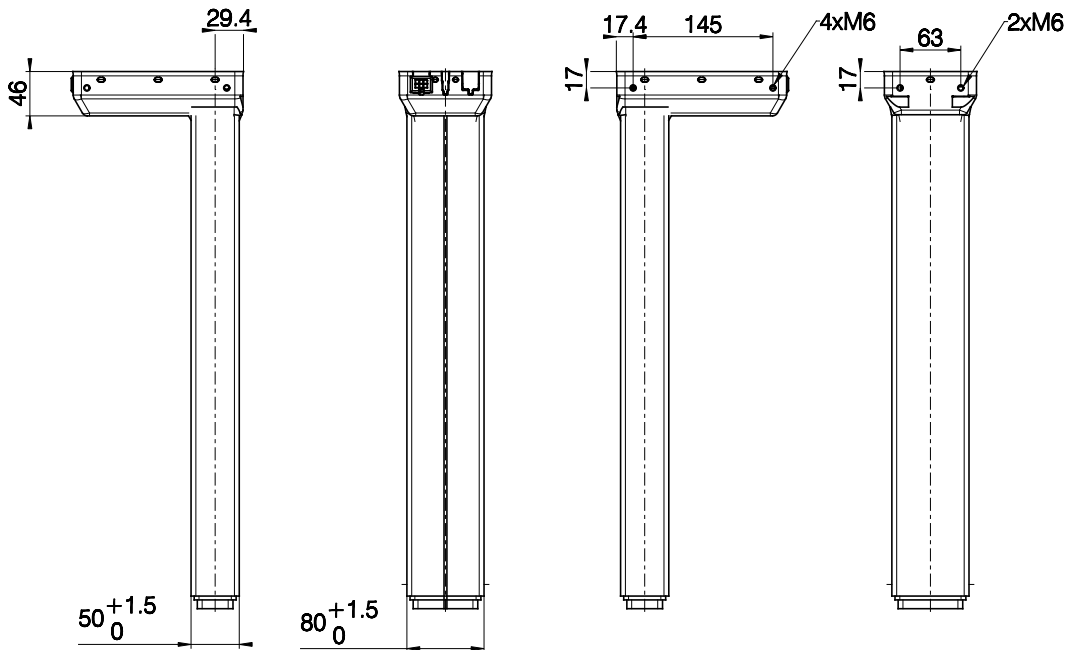

Version	Combination code	B (Built-in length) [mm]	S (Stroke length) [mm]	O (Outer profile length) [mm]
EU	DL16xxxxx650560	560	650	498

Built-in length, stroke length, and outer profile length

Motor housing

Bottom plate

Profile dimensions (mm)

All rights reserved

Date:

3 October 2023

Description:

DESKLIFT™ Column DL16 IC

WE IMPROVE YOUR LIFE