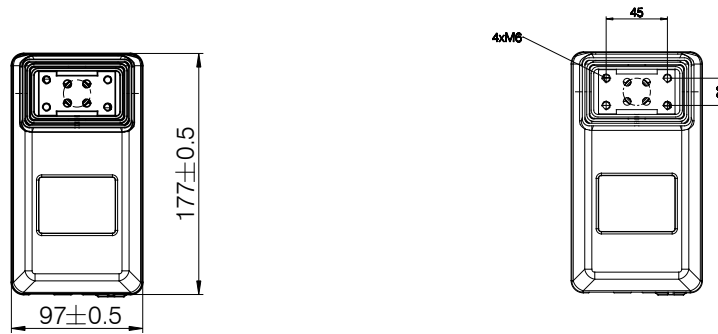

Version	Combination code	B (Built-in length) [mm]	S (Stroke length) [mm]	O (Outer profile length) [mm]
EU	DL16xxxxxx650560	560	650	498
BIFMA	DL16xxxxxx665518	518	665	456
XL	DL16xxxxxx980730	730	980	709

Built-in length, stroke length, and outer profile length

Motor housing

Bottom plate

Profile dimensions (mm)

All rights reserved

Date:

6 October 2023

Description: