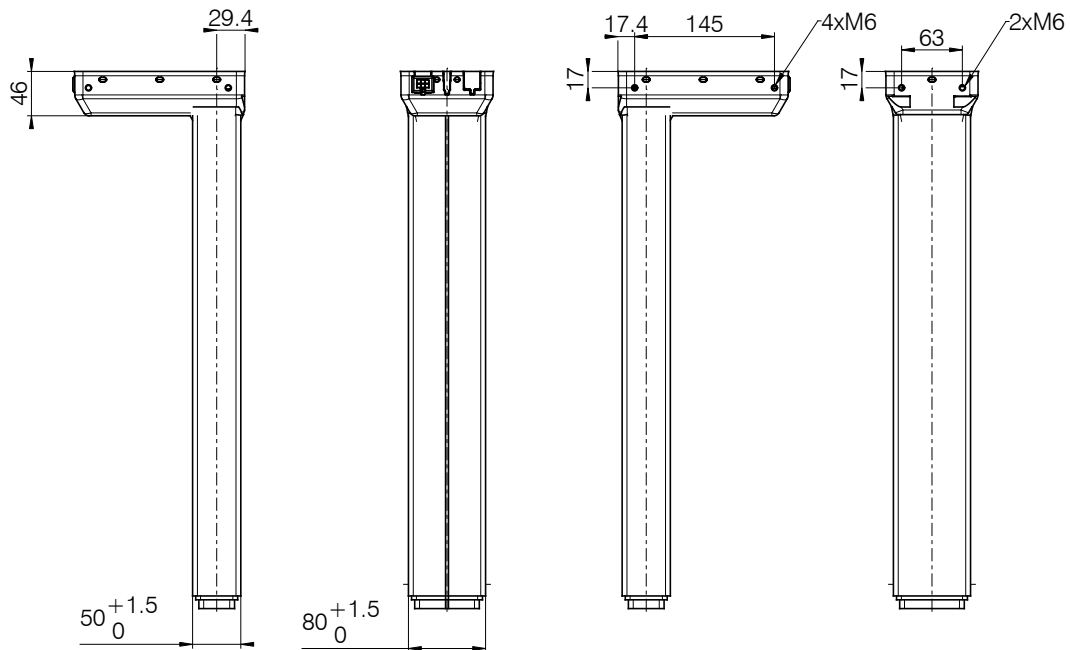

Version	Combination code	B (Built-in length) [mm]	S (Stroke length) [mm]	O (Outer profile length) [mm]
EU	DL16xxxxxx650560	560	650	498
BIFMA	DL16xxxxxx665518	518	665	456
XL	DL16xxxxxx980730	730	980	709

Built-in length, stroke length, and outer profile length

Motor housing

Bottom plate

Profile dimensions (mm)

All rights reserved

Date:

6 October 2023

Description: