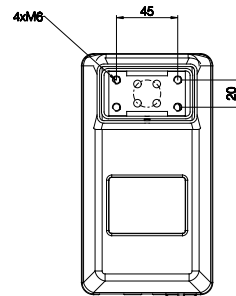

Combination code	B (Built-in length) [mm]	S (Stroke length) [mm]	O (Outer profile length) [mm]
DL15xxxxx500645	645	500	590

Built-in length, stroke length, and outer profile length

Motor housing

Bottom plate

Profile dimensions (mm)

All rights reserved

Date:  
3 October 2023

Description:

DESKLIFT™ Column DL15 IC