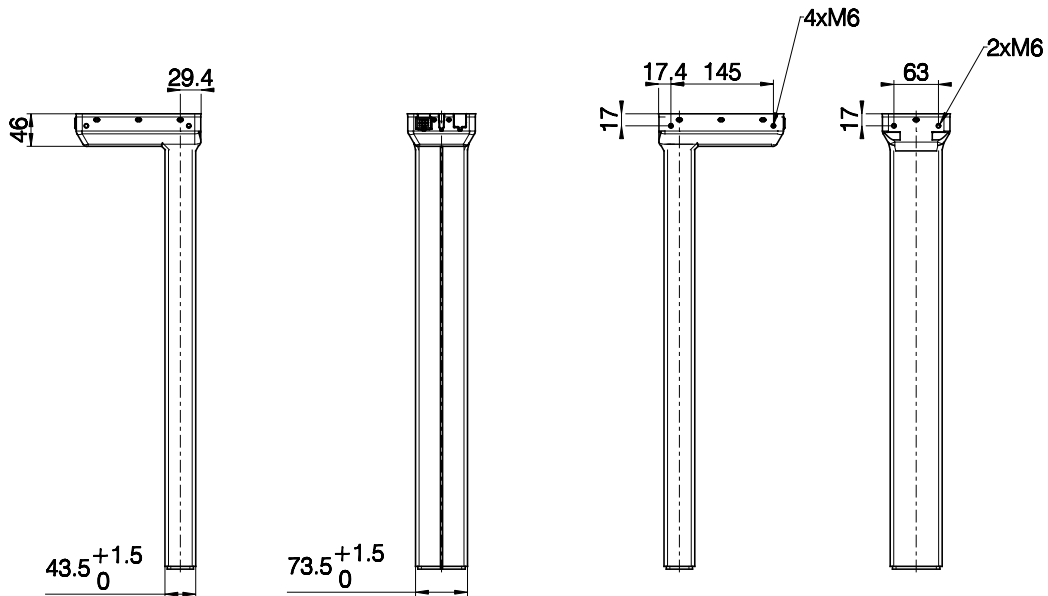

Combination code	B (Built-in length) [mm]	S (Stroke length) [mm]	O (Outer profile length) [mm]
DL15xxxxx500645	645	500	590

Built-in length, stroke length, and outer profile length

Motor housing

Bottom plate

Profile dimensions (mm)

All rights reserved

Date:  
3 October 2023

Description:

DESKLIFT™ Column DL15 IC