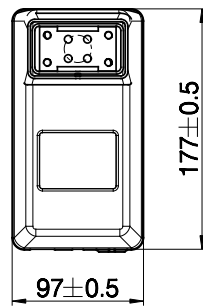

Combination code	B (Built-in length) [mm]	S (Stroke length) [mm]	O (Outer profile length) [mm]
DL15xxxxx500645	645	500	590

Built-in length, stroke length, and outer profile length

Motor housing

Bottom plate

Profile dimensions (mm)

All rights reserved

Date:  
3 October 2023

Description:

DESKLIFT™ Column DL15 IC