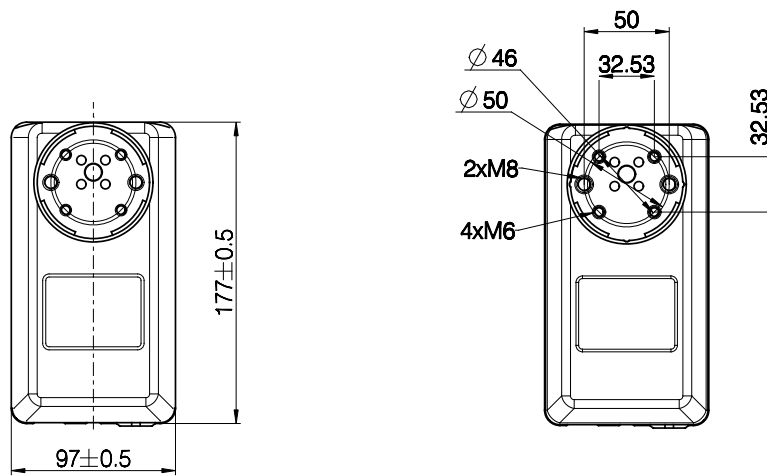

Version	Combination code	B (Built-in length) [mm]	S (Stroke length) [mm]	O (Outer profile length) [mm]
EU	DL11xxxxx650560	560	650	498

Built-in length, stroke length, and outer profile length

Motor housing

Bottom plate

Profile dimensions (mm)

All rights reserved

Date:  
3 October 2023

Description:

DESKLIFT™ Column DL11 IC