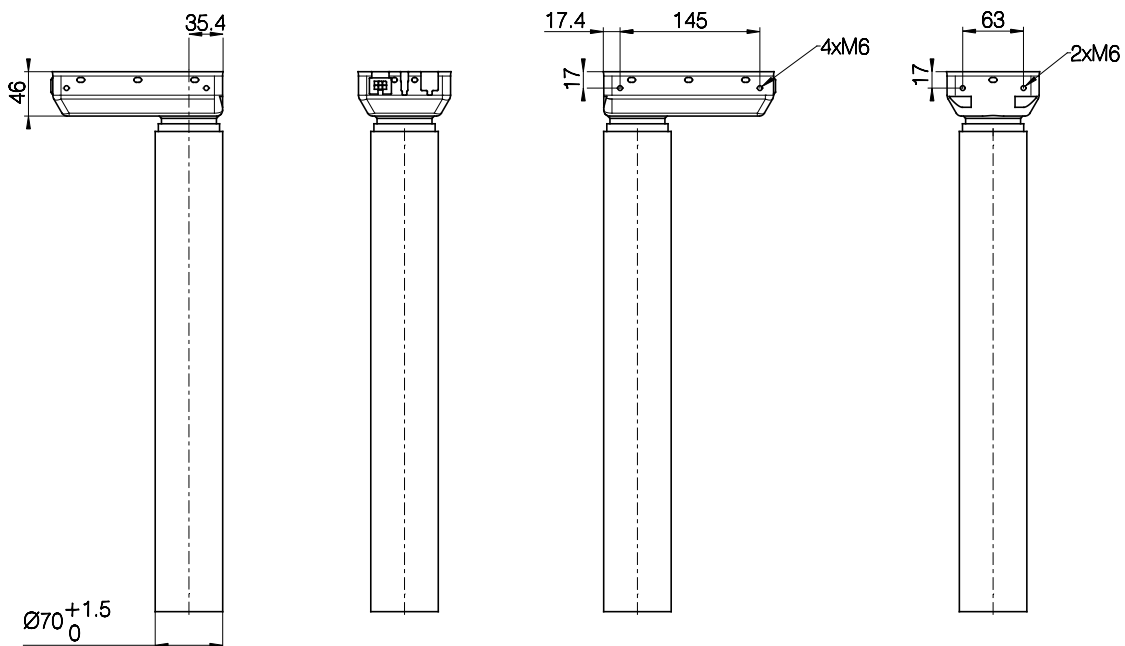

Version	Combination code	B (Built-in length) [mm]	S (Stroke length) [mm]	O (Outer profile length) [mm]
EU	DL11xxxxx650560	560	650	498

Built-in length, stroke length, and outer profile length

Motor housing

Bottom plate

Profile dimensions (mm)

All rights reserved

Date:  
3 October 2023

Description:

DESKLIFT™ Column DL11 IC