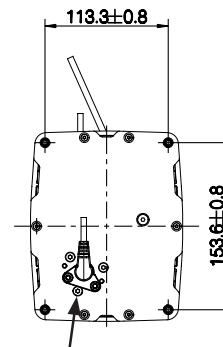

Dimensions:

BID	L (mm)
A	350 ± 4
B	312 ± 4
C	274 ± 4

Drawing no.: 0807000

Dimensions - BL1 with cable through:

BID	L (mm)
D	350 ± 4
E	312 ± 4
F	274 ± 4

Motor cable

Hand control cable

Drawing no.: 0807001, 0807002-A