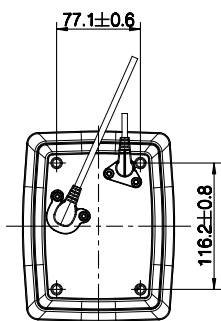

Dimensions:

BID	L (mm)
A	350 ± 4
B	312 ± 4
C	274 ± 4

Drawing no.: 0807000

Dimensions - BL1 with cable through:

BID	L (mm)
D	350 ± 4
E	312 ± 4
F	274 ± 4

Motor cable

Hand control cable

Drawing no.: 0807001, 0807002-A