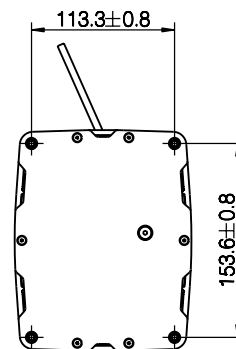

Dimensions:

BID	L (mm)
A	350 ± 4
B	312 ± 4
C	274 ± 4

Drawing no.: 0807000

Dimensions - BL1 with cable through:

BID	L (mm)
D	350 ± 4
E	312 ± 4
F	274 ± 4

Motor cable

Hand control cable

Drawing no.: 0807001, 0807002-A