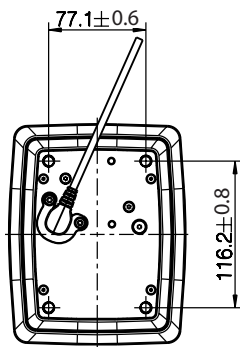

Dimensions:

BID	L (mm)
A	350 ± 4
B	312 ± 4
C	274 ± 4

Drawing no.: 0807000

Dimensions - BL1 with cable through:

BID	L (mm)
D	350 ± 4
E	312 ± 4
F	274 ± 4

Motor cable

Hand control cable

Drawing no.: 0807001, 0807002-A