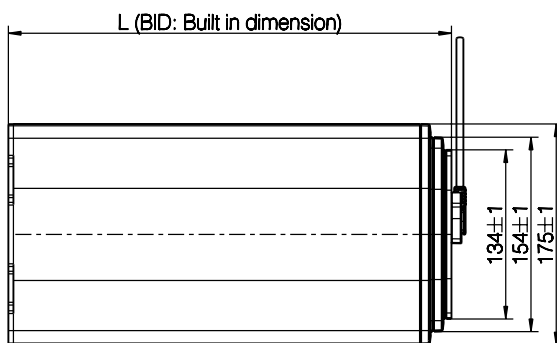

Dimensions:

BID	L (mm)
A	350 ± 4
B	312 ± 4
C	274 ± 4

Drawing no.: 0807000

Dimensions - BL1 with cable through:

BID	L (mm)
D	350 ± 4
E	312 ± 4
F	274 ± 4

Motor cable

Hand control cable

Drawing no.: 0807001, 0807002-A