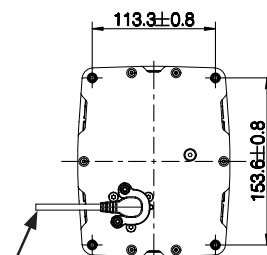

Dimensions:

BID	L (mm)
A	350 ± 4
B	312 ± 4
C	274 ± 4

Drawing no.: 0807000

Dimensions - BL1 with cable through:

BID	L (mm)
D	350 ± 4
E	312 ± 4
F	274 ± 4

Motor cable

Hand control cable

Drawing no.: 0807001, 0807002-A