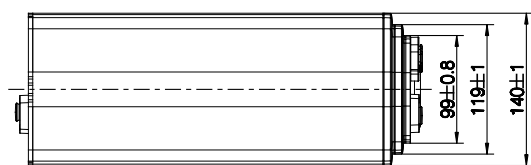

Dimensions:

BID	L (mm)
A	350 ± 4
B	312 ± 4
C	274 ± 4

Drawing no.: 0807000

Dimensions - BL1 with cable through:

BID	L (mm)
D	350 ± 4
E	312 ± 4
F	274 ± 4

Motor cable

Hand control cable

Drawing no.: 0807001, 0807002-A