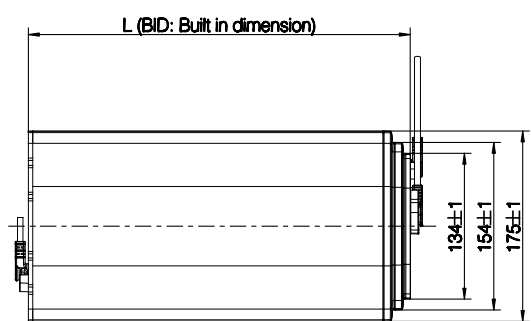

Dimensions:

BID	L (mm)
A	350 ± 4
B	312 ± 4
C	274 ± 4

Drawing no.: 0807000

Dimensions - BL1 with cable through:

BID	L (mm)
D	350 ± 4
E	312 ± 4
F	274 ± 4

Motor cable

Hand control cable

Drawing no.: 0807001, 0807002-A