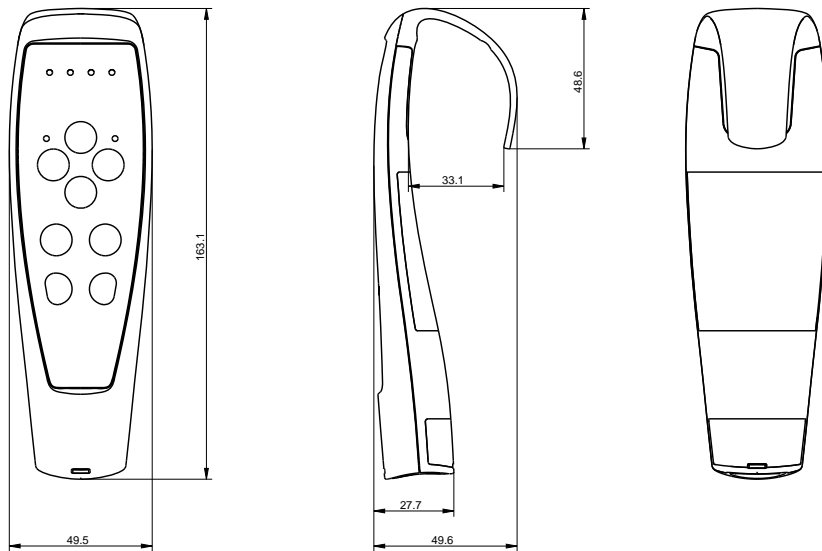

Dimension for housing with hook

Dimension for housing with anti-slip rubber hook

Dimension for housing with magnet

All rights reserved

Date:  
20 June 2013

Description:

Control HB30

**LINAK**®   
WE IMPROVE YOUR LIFE