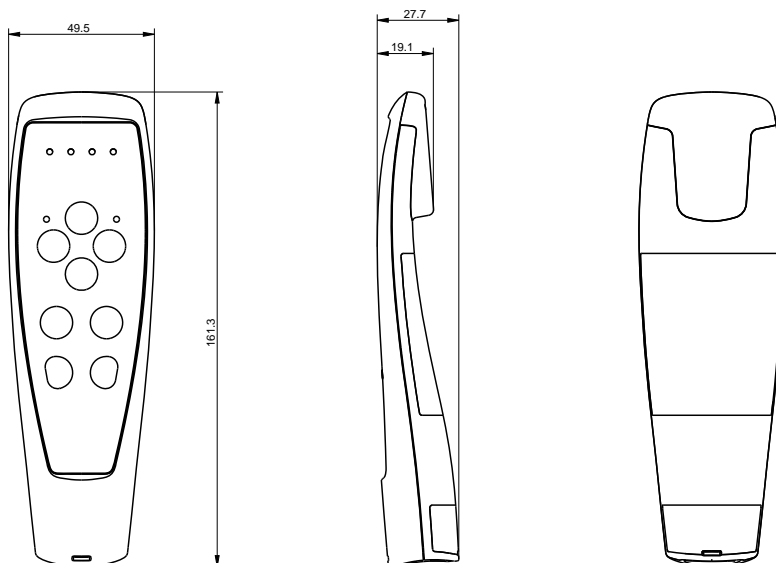

Dimension for housing with hook

Dimension for housing with anti-slip rubber hook

Dimension for housing with magnet

All rights reserved

Date:  
20 June 2013

Description:

Control HB30

**LINAK**®   
WE IMPROVE YOUR LIFE