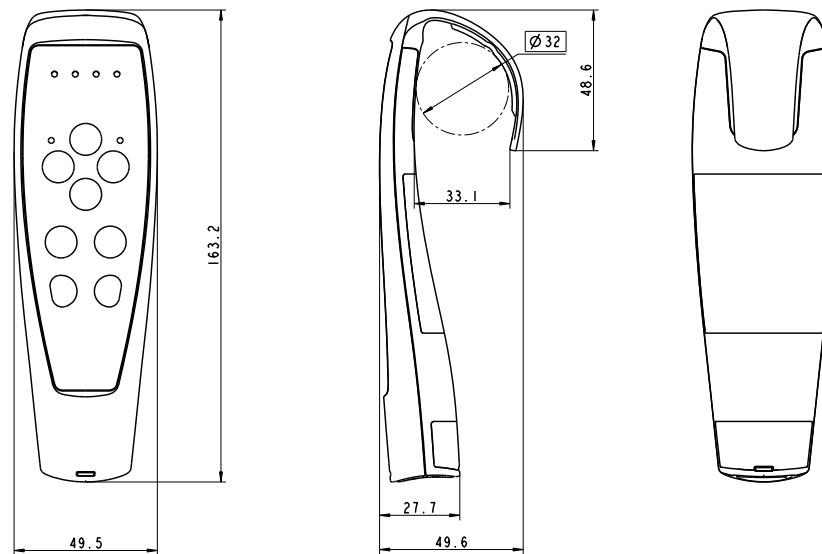

Dimension for housing with hook

Dimension for housing with anti-slip rubber hook

Dimension for housing with magnet

All rights reserved

Date:  
20 June 2013

Description:

Control HB30

**LINAK**®   
WE IMPROVE YOUR LIFE