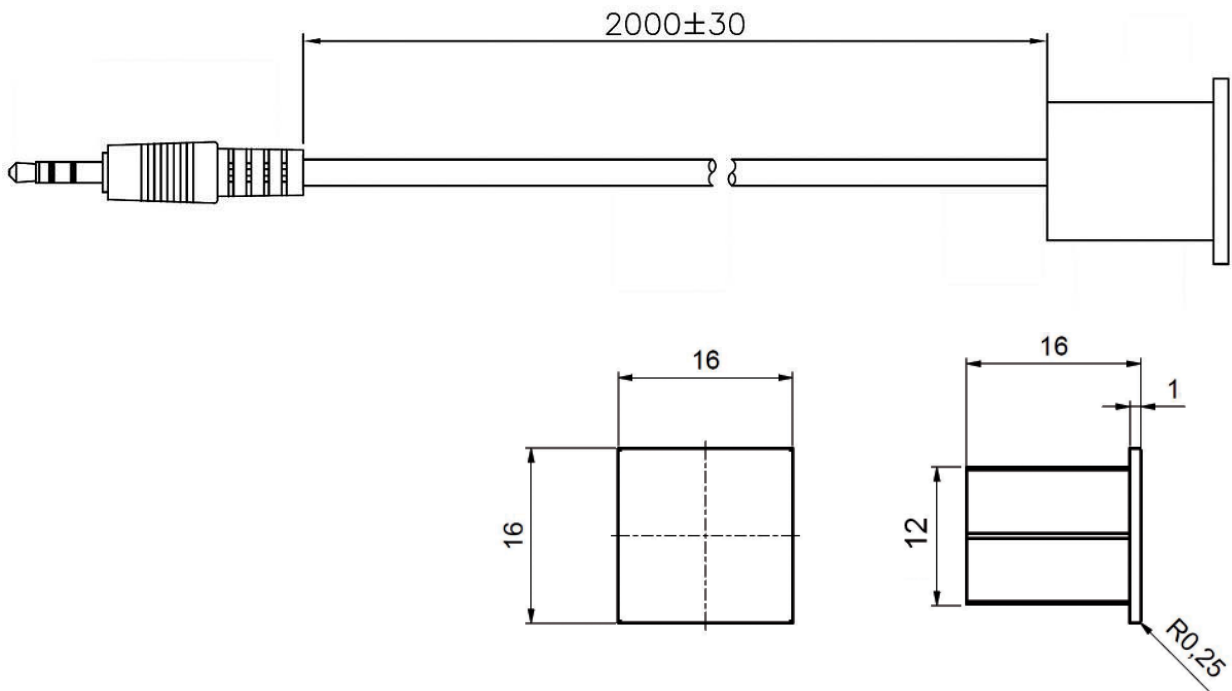

Dimension DP1V:

IR extension eye article number 0964571

The IR extension eye is for mounting in a 12 mm hole. The eye has a 2000 mm cable with a mini Jack plug, which is to be plugged into the DP1V.

All rights reserved	Date: 17 June 2010
Description: Control DP1V	
 WE IMPROVE YOUR LIFE	