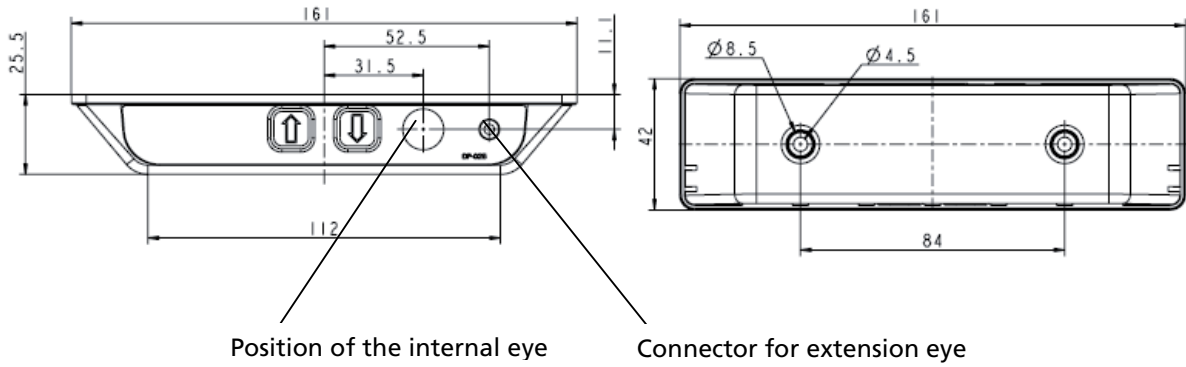

Dimension DP1V:

IR extension eye article number 0964571

The IR extension eye is for mounting in a 12 mm hole. The eye has a 2000 mm cable with a mini Jack plug, which is to be plugged into the DP1V.

All rights reserved	Date: 17 June 2010
Description: Control DP1V	
 WE IMPROVE YOUR LIFE	