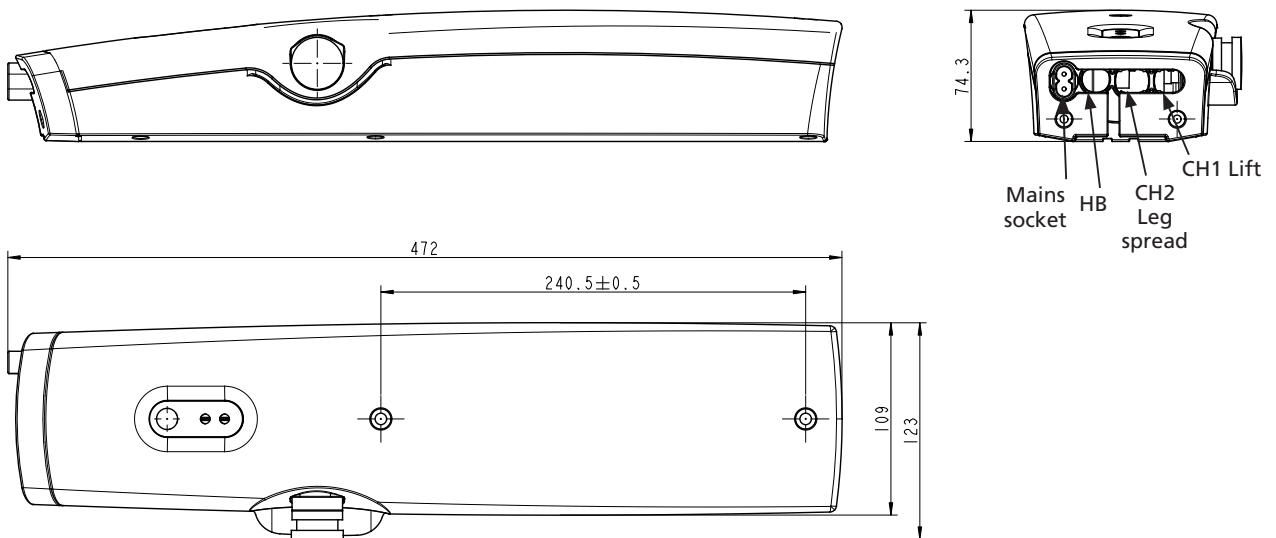

Dimensions
(with external charger):

Dimensions
(with internal charger):

All rights reserved

Date:

17 June 2010

Description:

Control Box CBJ Home

WE IMPROVE YOUR LIFE