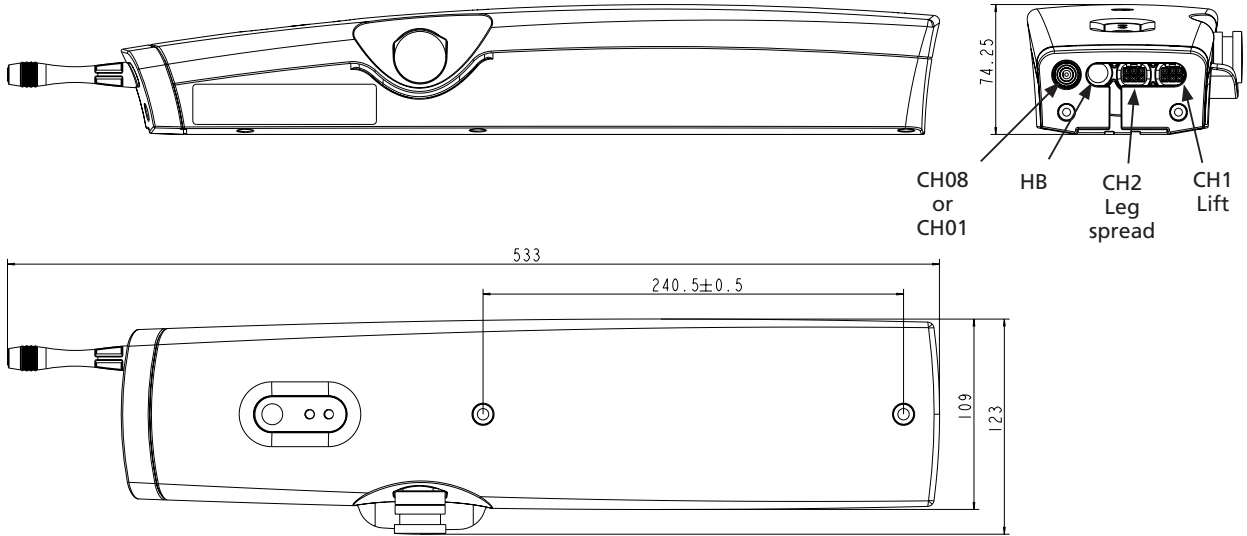

Dimensions
(with external charger):

Dimensions
(with internal charger):

All rights reserved

Date:

17 June 2010

Description:

Control Box CBJ Home

WE IMPROVE YOUR LIFE