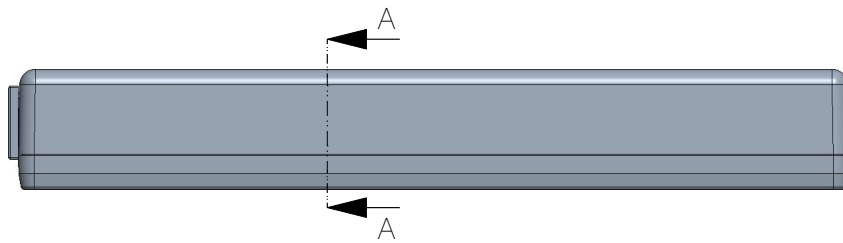

SECTION A-A

All rights reserved

Date:

12 March 2024

Description:

Control Box CBD6S - 300 W

WE IMPROVE YOUR LIFE