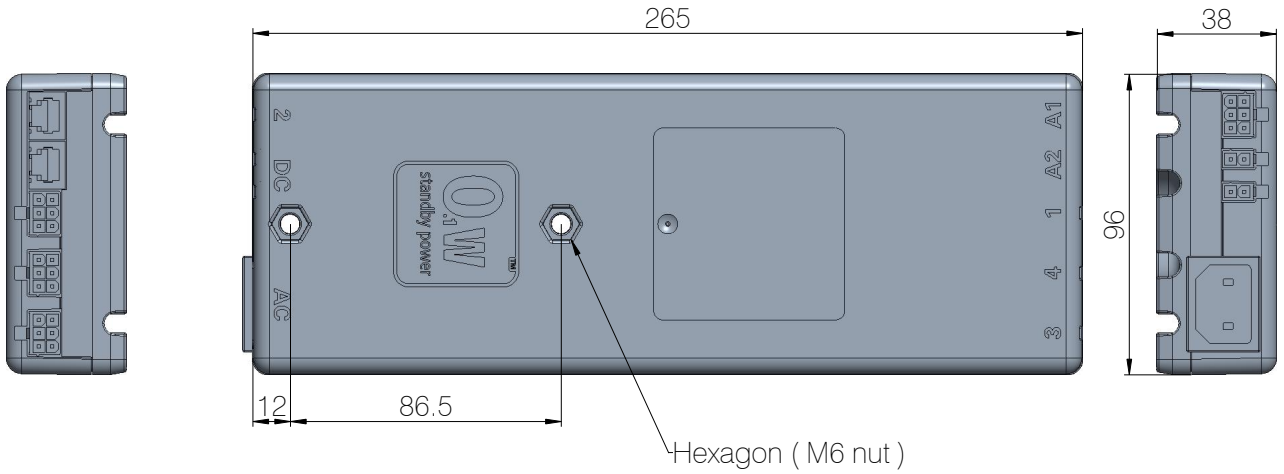

SECTION A-A

All rights reserved

Date:

12 March 2024

Description:

Control Box CBD6S - 300 W

WE IMPROVE YOUR LIFE