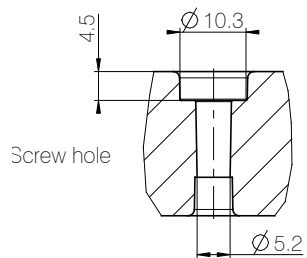

CBD6DC dimensions (mm)

Screw hole dimensions (mm)

All rights reserved

Date:
25 November 2021

Description:

Control Box CBD6DC HOMELINE

LINAK 
WE IMPROVE YOUR LIFE