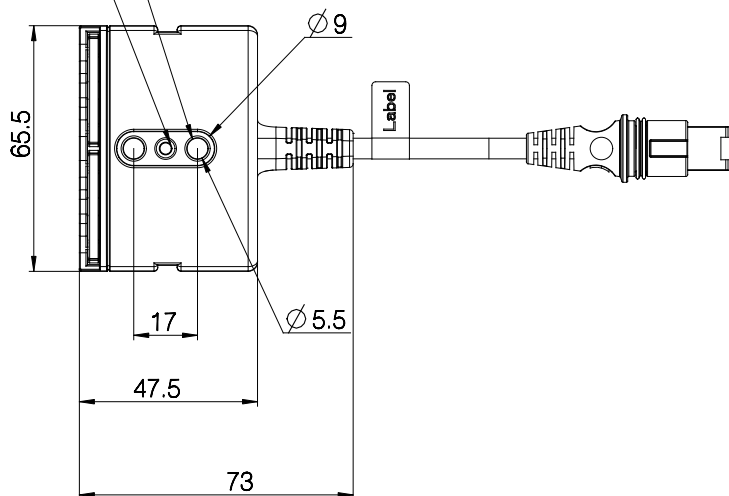

2x Holes for M5 DIN912 screw

Hole for M3 DIN7991 screw

All rights reserved

Date:

2 September 2020

Description:

Accessory for MJB2