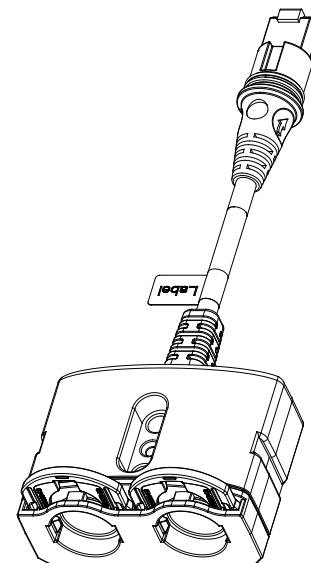

2x Holes for M5 DIN912 screw

Hole for M3 DIN7991 screw

All rights reserved

Date:

2 September 2020

Description:

Accessory for MJB2