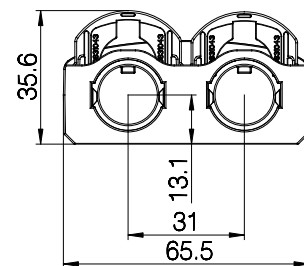

2x Holes for M5 DIN912 screw

Hole for M3 DIN7991 screw

All rights reserved

Date:

2 September 2020

Description:

Accessory for MJB2