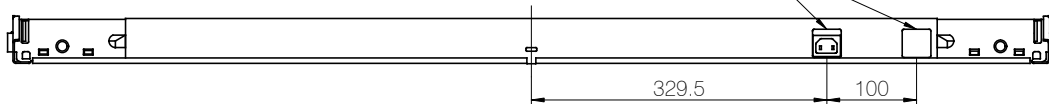

Minimum adjustment is 100 mm (to keep the power plug accessible), otherwise it can be adjusted in step of 50 mm

All rights reserved

Date:
3 February 2020

Description:

Accessory Desk Frame 2 - Beam

WE IMPROVE YOUR LIFE