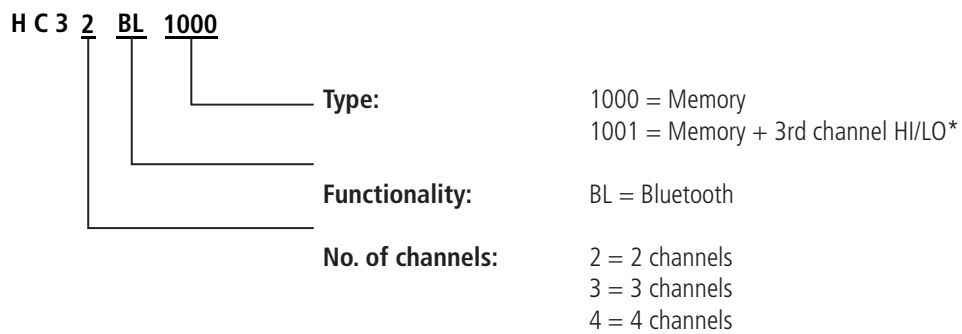

Ordering example:

* Only in combination with 3 channels

Note:

- For special items, the minimum order is 272 pieces
- For special items, the orders are always made in multiplies of 68 pieces
- The 2 x AAA batteries are not included and must be ordered separately. The article number for batteries is: 0063023

Terms of use