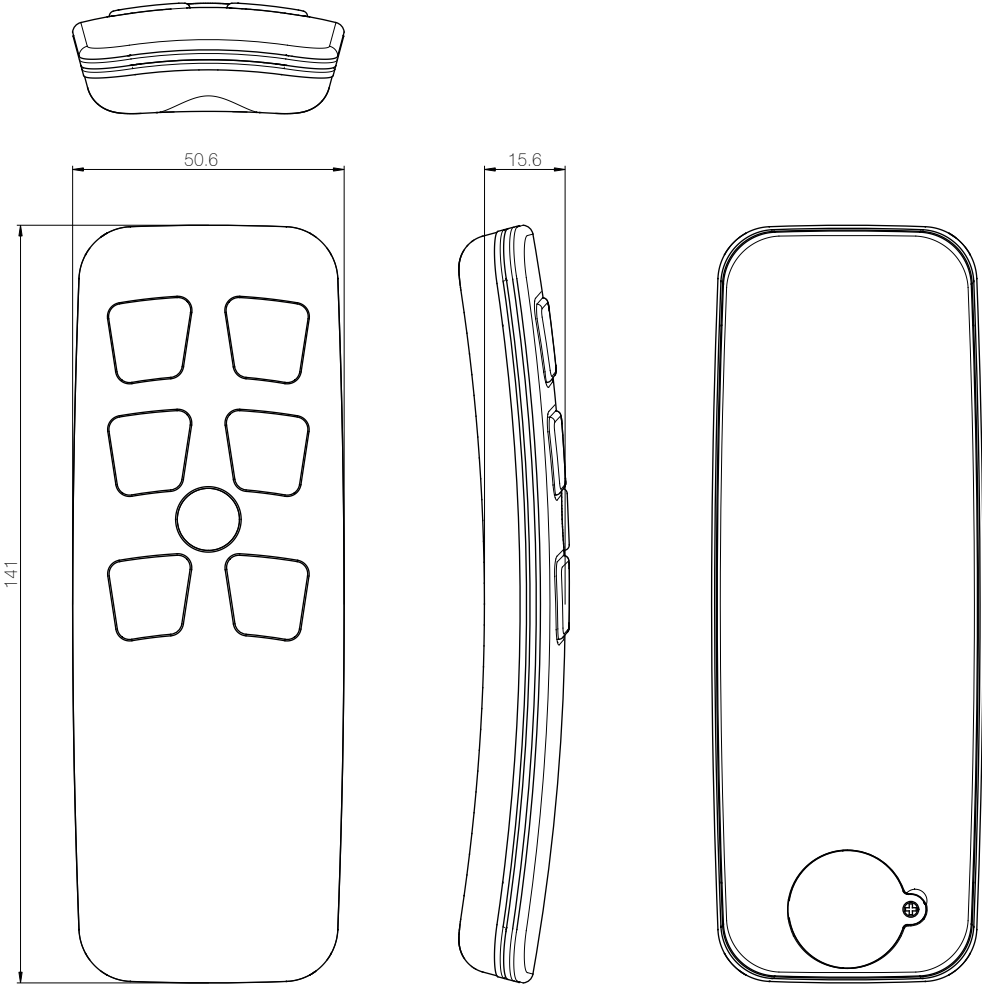

Dimensions: