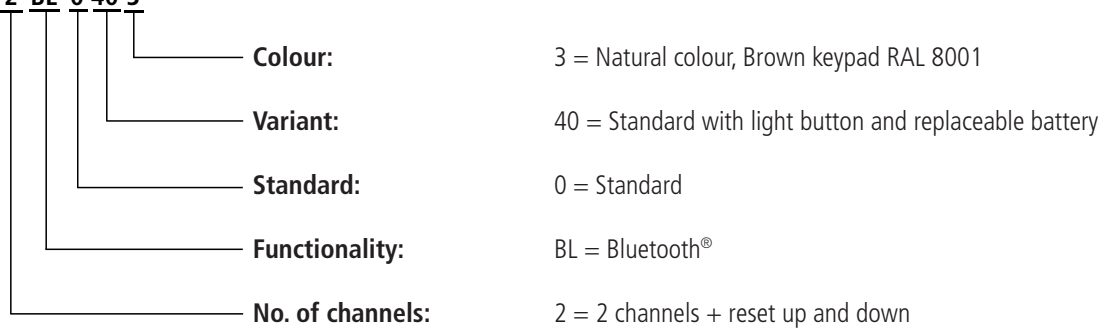

Ordering example:

H C 1 2 BL 0 40 3

LINAK and the LINAK logotype are registered trademarks of LINAK A/S. All rights reserved.