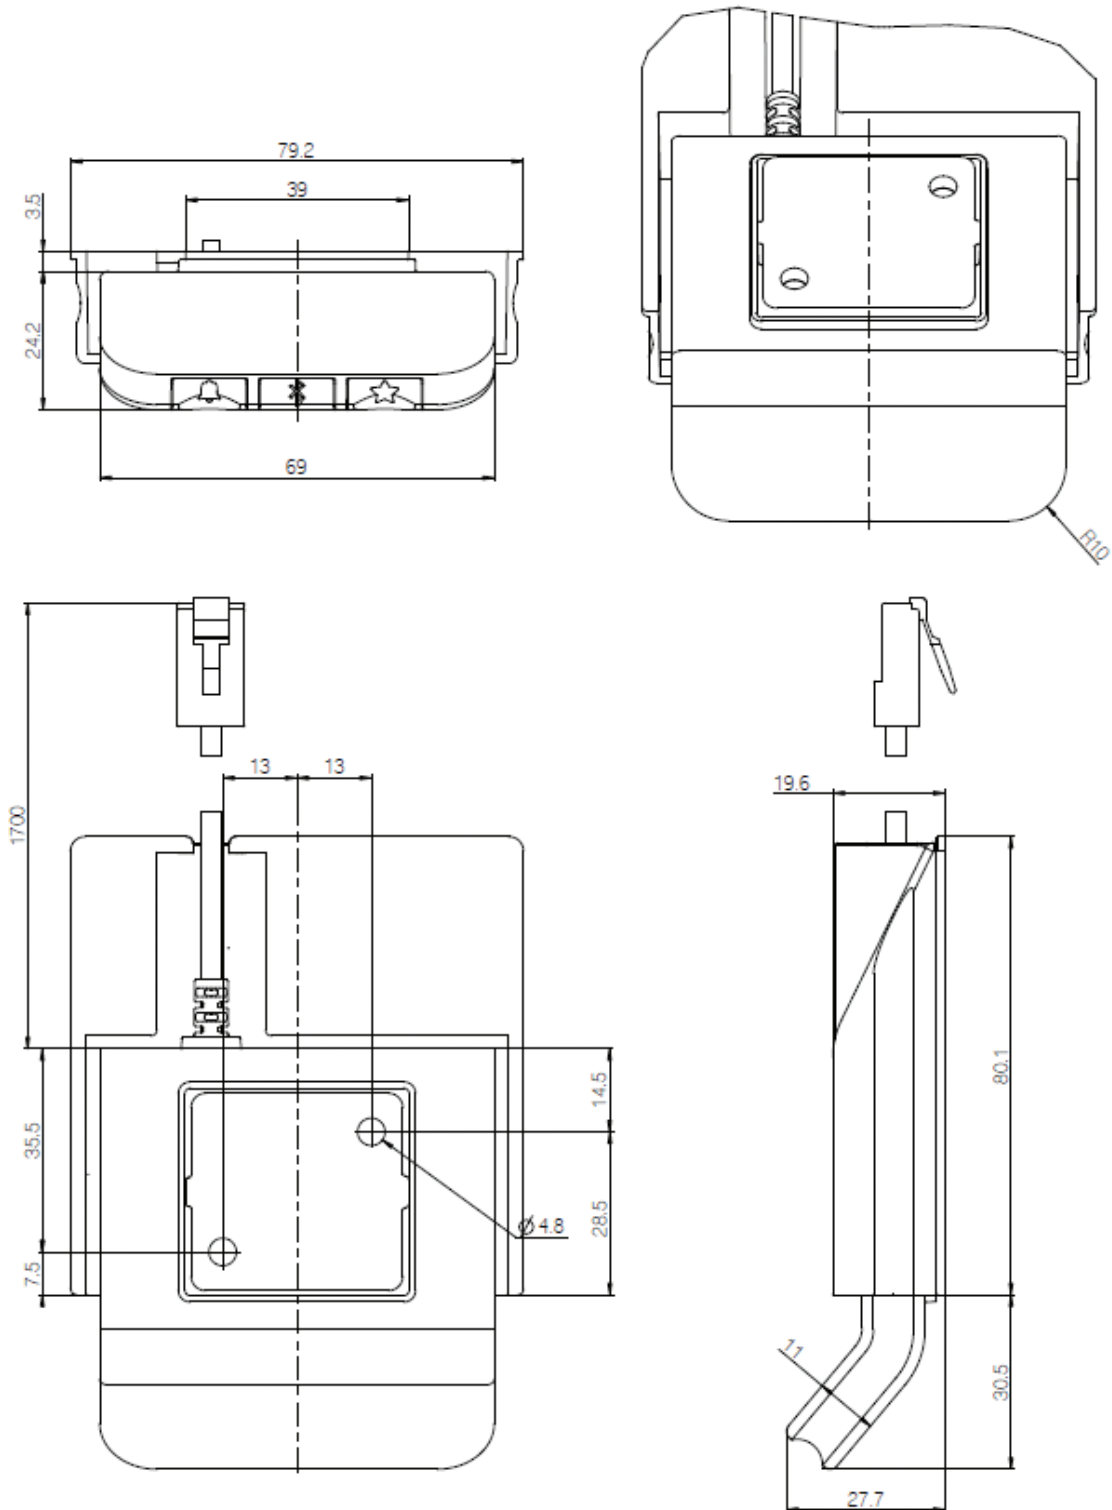

Desk Panel DPG1C Data sheet

DPG1C

The Desk Panel DPG1C is the advanced desk panel in the DPG series. It features Bluetooth® connection, four favourite positions, a display to guide the users and a reminder via a light strip to remind the users to use their desks. The DPG1C is activated by tilting the desk panel in the same direction as the desk is intended to drive, which makes it an intuitive desk panel. The DPG1C features a modern discreet design with a glossy surface and an integrated display to ensure a clean and minimalist design. The display provides guidance to the users when operating the desk. Via pulsating green and orange lights, the light strip reminds the users to change positions. Using the integrated Bluetooth® and downloading the Desk Control™ App the users can also be reminded via notifications on smart devices.

Dimensional drawings

DPG1C with cover

DPG1C

Ordering example:

DPG	1	C	0	2	-	0	0	0	0	0	6		
												Cable:	6 = 1700 mm (+/- 70 mm) straight cable with RJ45 modular plug
												Standard:	0 = cm 1 = inch
												Housing colour:	0 = Black (RAL 9005)
												Standard:	0 = Standard
												Standard:	0 = Standard
												Mounting:	0 = Standard
												Display colour:	2 = White display
												Option:	0 = Limited version * 3 = Full version **
												Variant:	C = Up and down, display, favourite positions, Bluetooth® and sit/stand remind
												Channels:	1 = One reference
												Type:	DPG